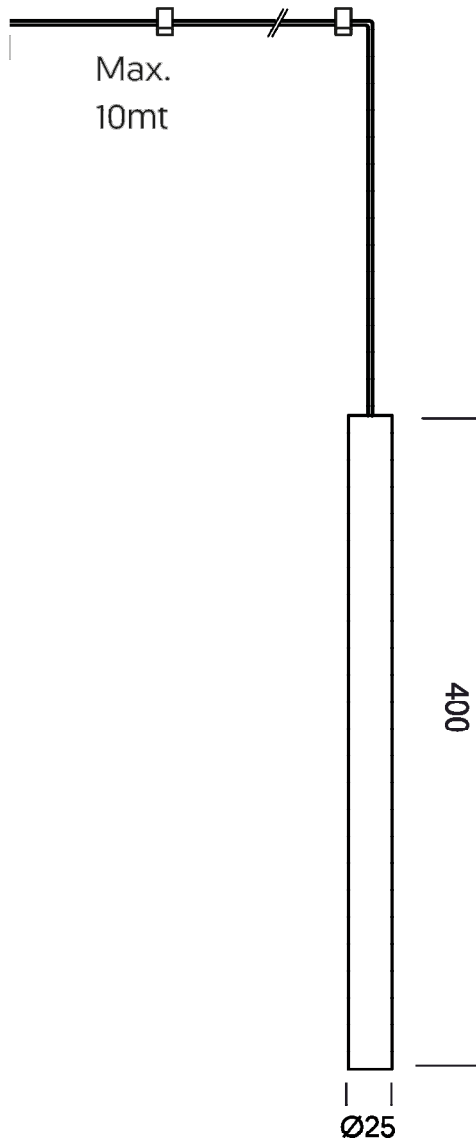

TUBE 25 FOR SYSTEM

PENDANT SYSTEM

TEC.DRAWINGS

TUBE 25

LED 230V

Tube Sys.Pendant ≈ 6W > 500lm TSP1 A 25 • • 2 • ..

BASIC OPTIONS

	N	No Dimmable							
	3	3000K							
	2	25°							
	BS	Satin Black	TSP1	A	25	N	3	2	• BS

CUSTOMIZE OPTIONS

LED CONTROL

	D	Dimmable Dali	TSP1	A	25	D	•	2	• BS
--	---	---------------	------	---	----	---	---	---	------

LED COLOR TEMPERATURE

	2	2700K	TSP1	A	25	•	2	2	• ..
	4	4000K	TSP1	A	25	•	4	2	• ..