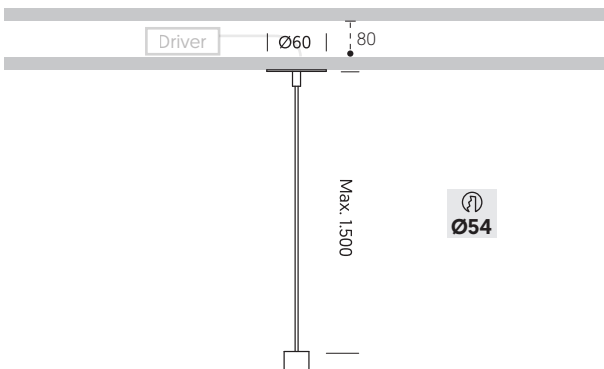

RECESSED

LED 230V IP20

Tube -Recessed ≈ 6W > 500lm **TBP2 A 25 · · 2 R ··**
 Tube - Surface ≈ 6W > 500lm **TBP2 A 25 N · 2 S ··**

BASIC OPTIONS

NO DIM	N	No Dimmable							
3K	3	3000K							
2	2	25°							
S	S	Surface							
WS	WS	Satin White + Black	TBP2	A	25	N	3	2	S WB
BS	BS	Satin Black	TBP2	A	25	N	3	2	S BS