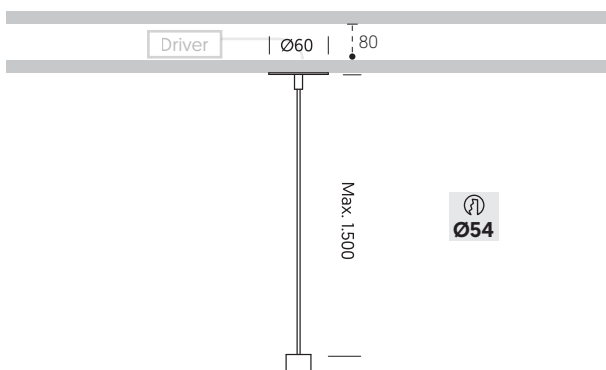

#### RECESSED

LED 230V IP20

Tube - Recessed ≈ 6W > 500lm **TBP2 A 25 · · 2 R ··**  
 Tube - Surface ≈ 6W > 500lm **TBP2 A 25 N · 2 S ··**