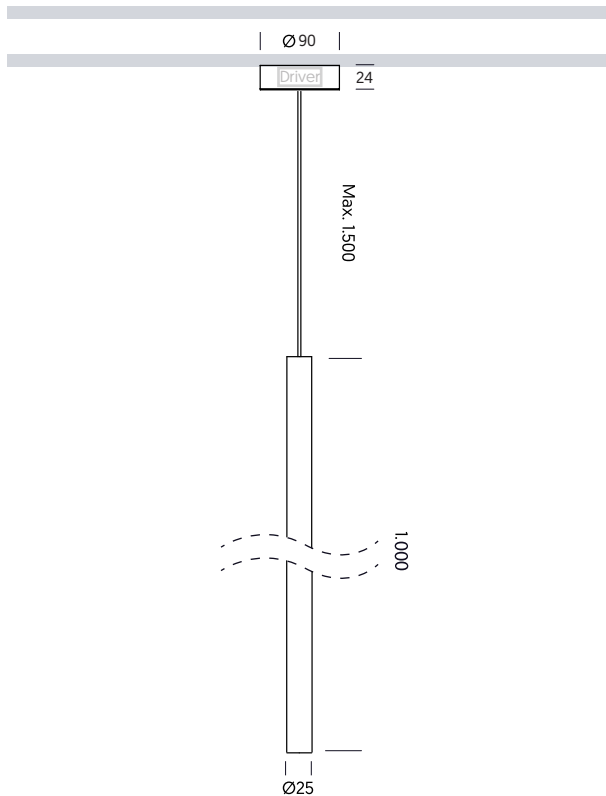

TUBE 25 1m SEMIRECESSED

SURFACE & PENDANTS

	W	mA	TEMP	LUM	CRI
FOCUS 25	6,3	500	2.700K	521	>90
			3.000K	559	
			4.000K	597	

TEC.DRAWINGS

SURFACE

* Disponible solo en version No-dimmable / Only Available for No dimmable version