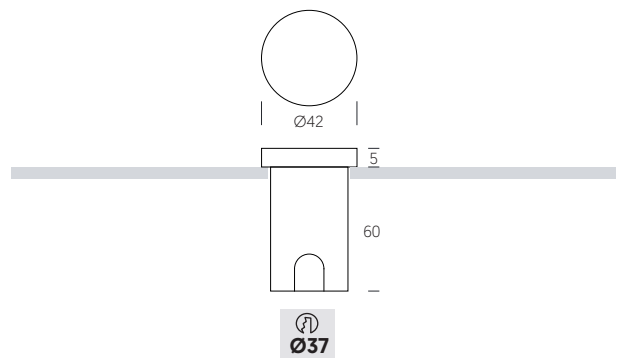

TEC.DRAWINGS

*Optional Driver Recommended: CDRVT150NMABT · 350Ma
Max. 13 un. x driver
**Optional, please consult