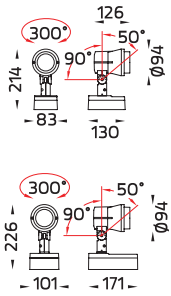

SONIC

Medium SONIC

SONIC SPOTLIGHT

Mini SONIC - Gear / 5931
Medium SONIC / 5933
Medium SONIC - Gear / 5933
Mega SONIC - Gear / 5935

Luminaire Performance

200 - 6920 lm

10 - 57 W

18 - 121 lm/W

COB LED / AC COB / High Power - LED

Beam Options

Color Temperature

2700K/ 3000K/ 4000K

Controller

On-Off/ 1-10V/ DALI
AC COB with On-Off control
24V Remote Driver

Accessories

	Earth spike		Tree strap
	Glare Shield Cap		Ring louver
	Pole clamp		Mounting arm
	Pole array		Wall array
	Aluminium pole		Steel pole
	Anchor bolt		IP68 Connector
	Pre-wired cable		CV Driver

*Please see Poles & Anchor bolt section for pole mounting options