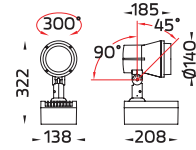

SONIC

Medium SONIC

SONIC SPOTLIGHT

Mini SONIC - Gear / 5931
Medium SONIC / 5933
Medium SONIC - Gear / 5933
Mega SONIC - Gear / 5935

Luminaire Performance

200 - 6920 lm

10 - 57 W

18 - 121 lm/W

COB LED / AC COB / High Power - LED

Beam Options

Color Temperature

2700K/ 3000K/ 4000K

Controller

On-Off/ 1-10V/ DALI
AC COB with On-Off control
24V Remote Driver

Accessories

	Earth spike		Tree strap
	Glare Shield Cap		Ring louver
	Pole clamp		Mounting arm
	Pole array		Wall array
	Aluminium pole		Steel pole
	Anchor bolt		IP68 Connector
	Pre-wired cable		CV Driver

*Please see Poles & Anchor bolt section for pole mounting options