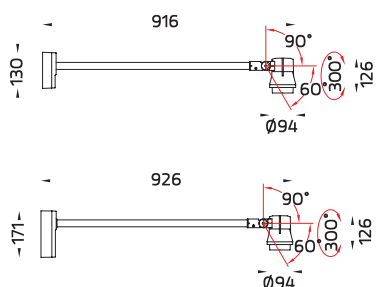

Mini SONIC
Gear