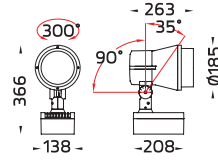

Mega SONIC
Gear

SONIC SPOTLIGHT

Mini SONIC - Gear / 5931
Medium SONIC / 5933
Medium SONIC - Gear / 5933
Mega SONIC - Gear / 5935

Luminaire Performance

200 - 6920 lm

10 - 57 W

18 - 121 lm/W

COB LED / AC COB / High Power - LED