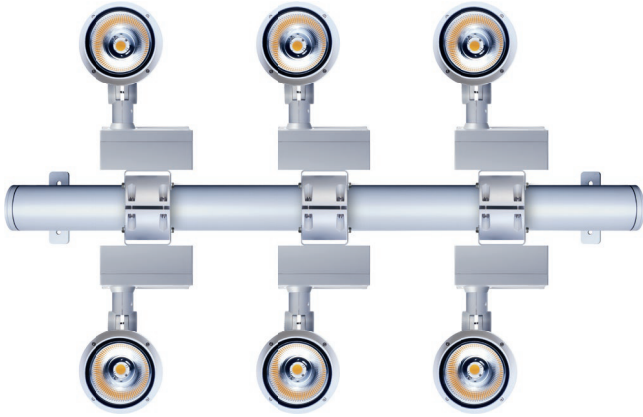

SONIC

- SPOTLIGHT
- WALL MOUNT LUMINAIRES
- POLE LIGHT & POLE TOP LIGHT

www.unilamp.co.th/en/p/sonic

SONIC is a huge family of spotlight/floodlight with COB LED light source. The family offers ground/wall mount fixing, pole clamp and wall clamp array, indirect pole and wall light.

The front glass cover is flush to the luminaire housing thus dust and water are not accumulated. High specular reflectors are used in this luminaire family to achieve an outstanding light output ratio.

Specification

- Designed, Manufactured and tested according to IEC 60598.
- LM6 Die Cast Aluminium, Extruded Aluminium body.
- Stainless steel screws.
- Nano Ceramic surface conversion.
- Double layer coating.
- Safety glass cover.
- Post-cured silicone gasket.
- High quality LED module.
- On-Off / 1-10V / DALI control gear.
- Installation must be carried out according to the enclosed product manual.

• CUSTOMIZED SOLUTIONS

• Mega SONIC Spotlight

• Pole Clamp

Pole Clamp Diameter 102-105 mm.

• Wall Array

- Wall Array for 2 Spotlights.
- Wall Array for 4 Spotlights.
- Wall Array for 6 Spotlights.

• Mega SONIC Spotlight