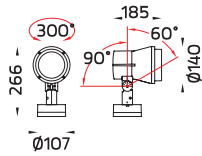

Medium SONIC