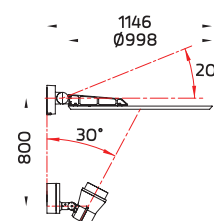

Anchor bolt

IP68 Connector

CV Driver

Mega SONIC Indirect Pole Light

Mega SONIC Indirect Pole Light

Mega SONIC - Indirect Pole Light POLE LIGHT & POLE TOP LIGHT

Mega SONIC - Indirect Pole Light/Single Sided / 7711
Mega SONIC - Indirect Pole Light/Double Sided / 7712