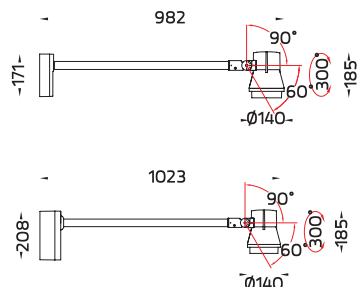

Medium SONIC
Arm / Gear Arm