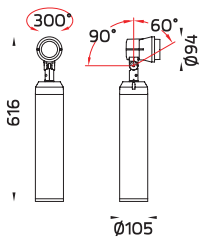

Mega SONIC Stand

SONIC - Stand

SPOTLIGHT

Mini SONIC - Stand / 5831

Medium SONIC - Stand / 5833

Mega SONIC - Stand / 5835

Luminaire Performance

200 - 6920 lm

10 - 57 W

18 - 121 lm/W

COB Led / AC COB / High Power - LED