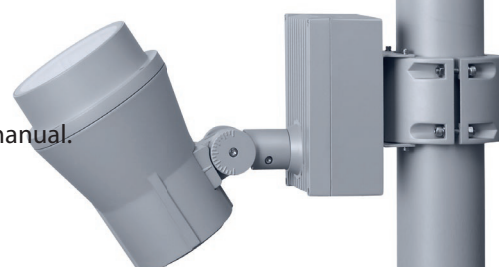

Specification

- Designed, Manufactured and tested according to IEC 60598.
- LM6 Die Cast Aluminium, Extruded Aluminium body.
- Stainless steel screws.
- Nano Ceramic surface conversion.
- Double layer coating.
- Safety glass cover.
- Post-cured silicone gasket.
- High quality LED module.
- On-Off / 1-10V / DALI control gear.
- Installation must be carried out according to the enclosed product manual.