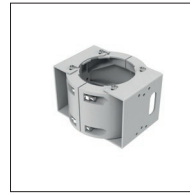

Specification

- Designed, Manufactured and tested according to IEC 60598.
- LM6 Die Cast Aluminium, Extruded Aluminium body.
- Stainless steel screws.
- Nano Ceramic surface conversion.
- Double layer coating.
- Safety glass cover.
- Post-cured silicone gasket.
- High quality LED module.
- On-Off / 1-10V / DALI control gear.
- Installation must be carried out according to the enclosed product manual.

• CUSTOMIZED SOLUTIONS

• Mega SONIC Spotlight

• Pole Clamp

Pole Clamp Diameter 102-105 mm.

• Wall Array

- Wall Array for 2 Spotlights.
- Wall Array for 4 Spotlights.
- Wall Array for 6 Spotlights.

• Mega SONIC Spotlight