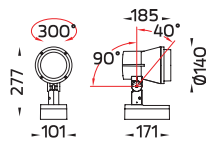

SONIC

Medium SONIC

SONIC SPOTLIGHT

Mini SONIC - Gear / 5931
Medium SONIC / 5933
Medium SONIC - Gear / 5933
Mega SONIC - Gear / 5935

Luminaire Performance

200 - 6920 lm

10 - 57 W

18 - 121 lm/W

COB LED / AC COB / High Power - LED

Beam Options

Color Temperature

2700K/ 3000K/ 4000K

Controller

On-Off/ 1-10V/ DALI
AC COB with On-Off control
24V Remote Driver

Accessories

	Earth spike		Tree strap
	Glare Shield Cap		Ring louver
	Pole clamp		Mounting arm
	Pole array		Wall array
	Aluminium pole		Steel pole
	Anchor bolt		IP68 Connector
	Pre-wired cable		CV Driver

*Please see Poles & Anchor bolt section for pole mounting options