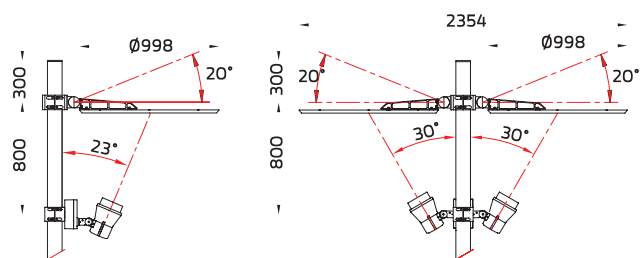

Anchor bolt

IP68 Connector

CV Driver

Mega SONIC Indirect Pole Light

Mega SONIC Indirect Pole Light

Mega SONIC - Indirect Pole Light POLE LIGHT & POLE TOP LIGHT

Mega SONIC - Indirect Pole Light/Single Sided / 7711
Mega SONIC - Indirect Pole Light/Double Sided / 7712