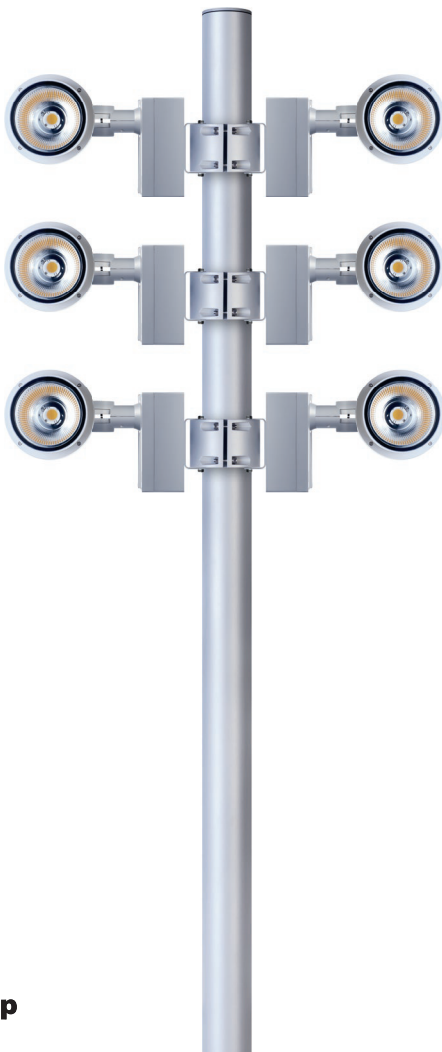

SONIC

- SPOTLIGHT
- WALL MOUNT LUMINAIRES
- POLE LIGHT & POLE TOP LIGHT

www.unilamp.co.th/en/p/sonic

SONIC is a huge family of spotlight/floodlight with COB LED light source. The family offers ground/wall mount fixing, pole clamp and wall clamp array, indirect pole and wall light.

• CUSTOMIZED SOLUTIONS

• Mega SONIC Spotlight

• Pole Clamp

Pole Clamp Diameter 102-105 mm.

• Wall Array

- Wall Array for 2 Spotlights.
- Wall Array for 4 Spotlights.
- Wall Array for 6 Spotlights.

• Mega SONIC Spotlight

• Pole Clamp

Pole Clamp Diameter 102-105 mm.

• Pole Array

- Pole Array for 2 Spotlights.
- Pole Array for 4 Spotlights.
- Pole Array for 6 Spotlights.

• Pole

- Aluminium Pole.
- Galvanized Steel Pole.

PRIVATE RESIDENCE - SWEDEN