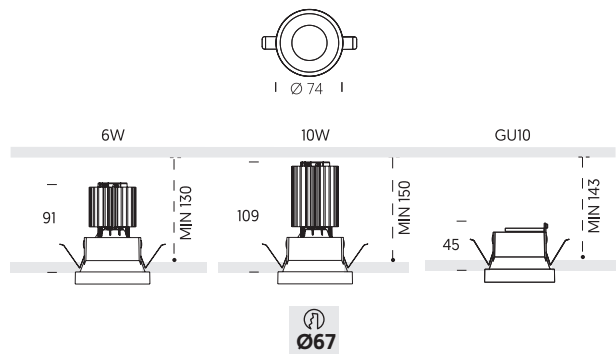

TEC.DRAWINGS