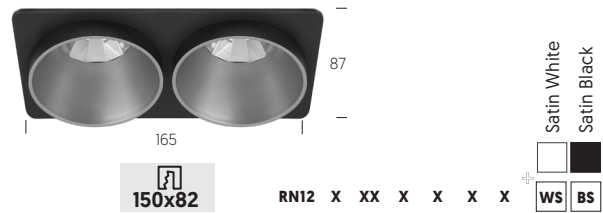

ACCESSORIES

RINGO 1.2

Wifi or Bluetooth version and other colors, please consult it.