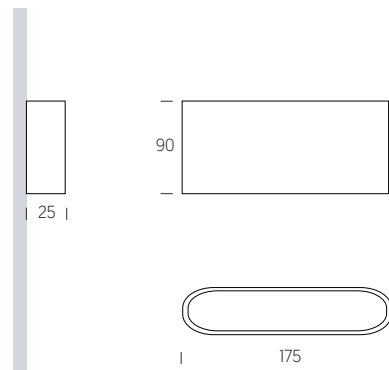

RINGEX

OUTDOOR

	W	mA	TEMP	LUM	CRI
RINGEX	2x6	350	3.000K	2x365	>80

≈ 2x6W > 2X365lm **RINE A 07 N 3 9 B WS**

BASIC OPTIONS

NO DIM	N	No Dimmable	
3K	3	3000K	
9	9	Expansive	
B	B	Clear Difusser	
WS	WS	Satin White	RINE A 07 N 3 9 B WS

TEC.DRAWINGS

DETAIL PHOTO