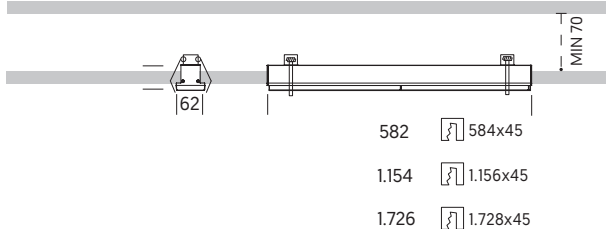

LED	230V	IP20 INT	54.000h L80 B10	McAdam C3
≈ 22W >	3.500lm	PIXX A 05	• • •	A ••
≈ 44W >	7.000lm	PIXX A 11	• • •	A ••
≈ 66W >	10.500lm	PIXX A 17	• • •	A ••

BASIC OPTIONS

NO DIM	N	No Dimmable	PIXX A 05 N 4 9 A WS
4K	4	4000K	PIXX A 11 N 4 9 A WS
9	9	110°	PIXX A 17 N 4 9 A WS
A	A	Ice Difusser	PIXX A 05 N 4 9 A BS
WS	WS	Satin White	PIXX A 11 N 4 9 A BS
			PIXX A 17 N 4 9 A BS
BS	BS	Satin Black	PIXX A 05 N 4 9 A BS
			PIXX A 11 N 4 9 A BS
			PIXX A 17 N 4 9 A BS

CUSTOMIZE OPTIONS

LED CONTROL				
DALI	D	Dimmable Dali	PIXX A •• D • • • ••	
LED COLOR TEMPERATURE				
3K	3	3.000K	PIXX A •• • 4 • • ••	
5K	5	5.000K	PIXX A •• • 4 • • ••	
6K	6	6.500K	PIXX A •• • 4 • • ••	
LED BEAM ANGLE				
6	6	Wide Flood	PIXX A •• • • 6 • ••	
7	7	Retail Symetric	PIXX A •• • • 7 • ••	
LED COMPLEMENTS				
B	B	Clear Difusser	PIXX A •• • • • B ••