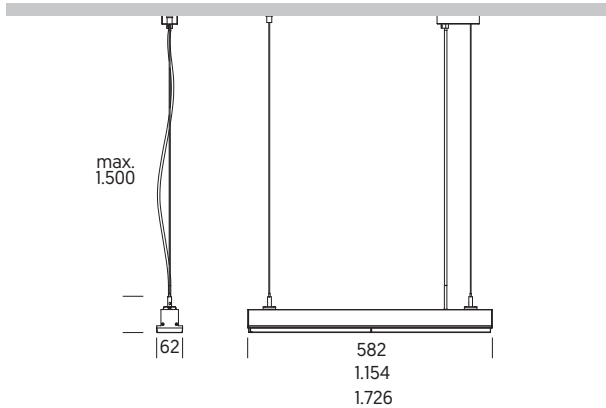

CRI >90 Optional, please consult it.

TEC.DRAWINGS

Surface Version

Pendant Version

Recessed Version

LED	230V	IP20 INT	54.000h L80 B10	McAdam C3
≈ 22W >	3.500lm	PIXX A 05	• • •	A ••
≈ 44W >	7.000lm	PIXX A 11	• • •	A ••
≈ 66W >	10.500lm	PIXX A 17	• • •	A ••