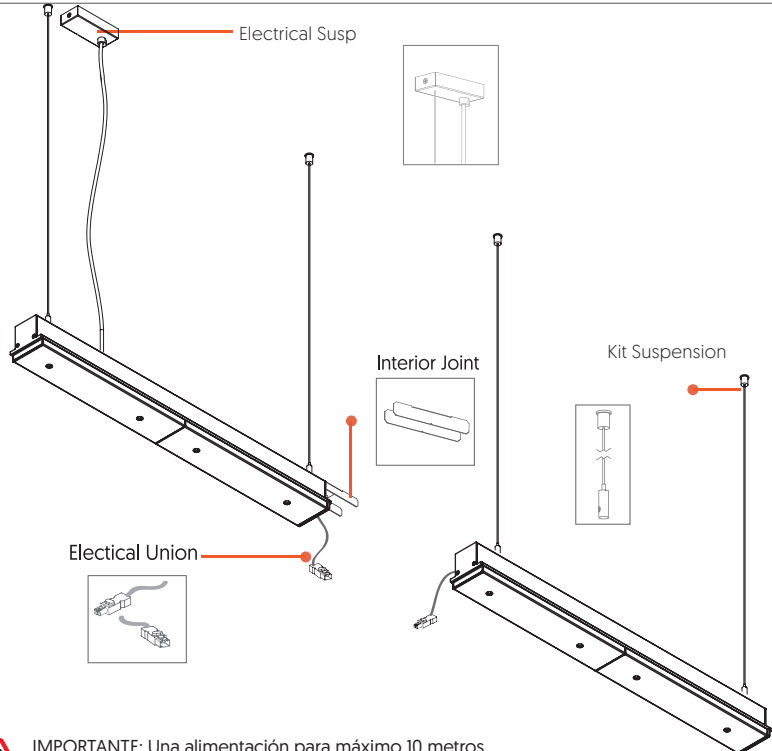

! IMPORTANTE: Una alimentación para máximo 10 metros.
ATTENTION: Maximum 10 meters per one power supply.