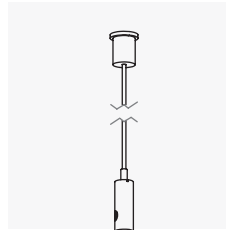

COMPLEMENTS CODES
SURFACE VERSION

Interior Joint
CPIXEL00034RW
*Only for continuos

End cap
White CPIXEL00033VVS
Black CPIXEL00033BL

Ref.	Lenght	Ele. Union	Joint
Pixel 05 + 05	1160 mm	1m	1
Pixel 05 + 11	1732 mm	1m	1
Pixel 05 + 14	2304 mm	1.5m	1
Pixel 11 + 11	2304 mm	1.5m	1
Pixel 11 + 17	2876	2m	1
Pixel 17 + 17	3448	2m	1

CONTINUOS VERSION

⚠ IMPORTANTE: Una alimentación para máximo 10 metros.
ATTENTION: Maximium 10 meters per one power supply.

OPTICS OPTIONS

COMPLEMENTS CODES
PENDANT VERSION

Electrical Susp. NO-DIM
1.5m White CPIXEL00036BL
1.5m Black CPIXEL00036NE

Electrical Susp. DIM
1.5m White CPIXEL00037BL
1.5m Black CPIXEL00037NE

Kit Suspension
1.5m White CPIXEL00035NR
1.5m Black CPIXEL00035NE

Interior Joint
CPIXEL00034RW
*Only for continuous

Ref.	Lenght	Elec. Susp.	Kit Susp.
Pixel 05	582 mm	1	2
Pixel 11	1154 mm	1	2
Pixel 17	1726 mm	1	2