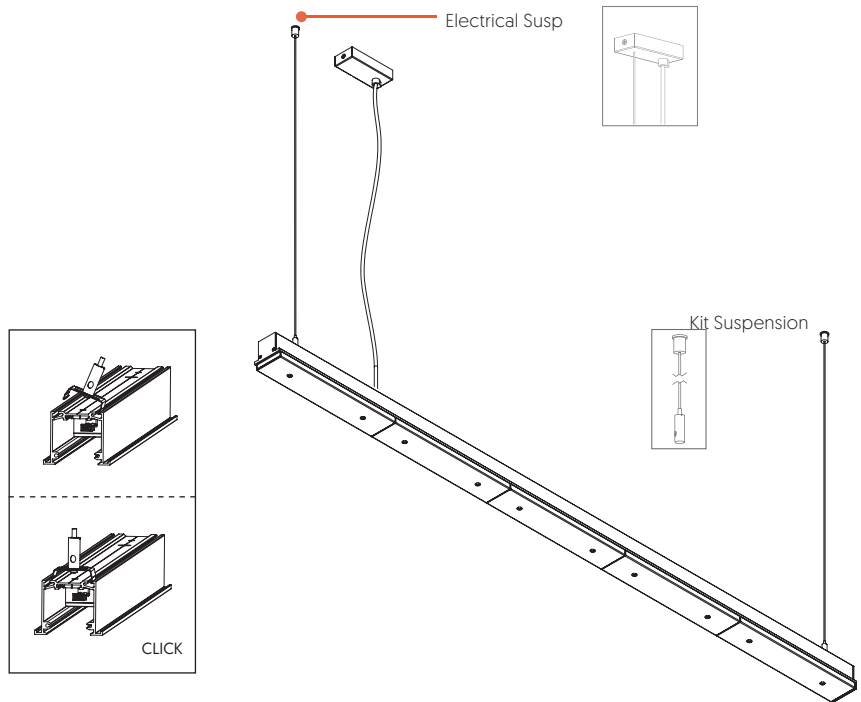

INDIVIDUAL VERSION

CONTINUOUS VERSION

Ref.	mm	Ele. Union	Joint	Elec. Susp	Kit Susp
Pixel 05 + 05	1160	1m	1	1	4
Pixel 05 + 11	1732	1m	1	1	4
Pixel 05 + 17	2304	1.5m	1	1	4
Pixel 11 + 11	2304	1.5m	1	1	4
Pixel 11 + 17	2876	2m	1	1	4
Pixel 17 + 17	3448	2m	1	1	4

Eiemplo de combinaciones
Some example of combinations