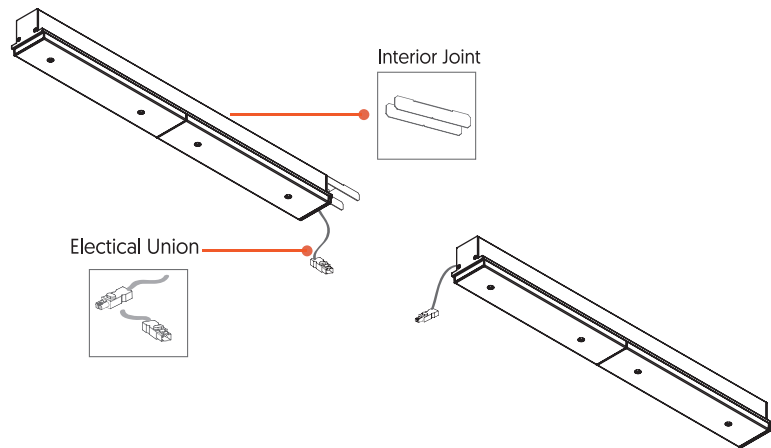

COMPLEMENTS CODES
SURFACE VERSION

Interior Joint
CPIXEL00034RW
*Only for continuos

End cap
White CPIXEL00033VVS
Black CPIXEL00033BL

Ref.	Lenght	Ele. Union	Joint
Pixel 05 + 05	1160 mm	1m	1
Pixel 05 + 11	1732 mm	1m	1
Pixel 05 + 14	2304 mm	1.5m	1
Pixel 11 + 11	2304 mm	1.5m	1
Pixel 11 + 17	2876	2m	1
Pixel 17 + 17	3448	2m	1

CONTINUOS VERSION

⚠ IMPORTANTE: Una alimentación para máximo 10 metros.
ATTENTION: Maximium 10 meters per one power supply.

OPTICS OPTIONS

COMPLEMENTS CODES
PENDANT VERSION

Electrical Susp. NO-DIM
1.5m White CPIXEL00036BL
1.5m Black CPIXEL00036NE