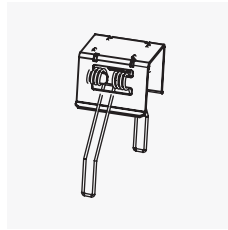

INDIVIDUAL VERSION

CONTINUOUS VERSION

Ref.	mm	Ele. Union	Joint	Elec. Susp	Kit Susp
Pixel 05 + 05	1160	1m	1	1	4
Pixel 05 + 11	1732	1m	1	1	4
Pixel 05 + 17	2304	1.5m	1	1	4
Pixel 11 + 11	2304	1.5m	1	1	4
Pixel 11 + 17	2876	2m	1	1	4
Pixel 17 + 17	3448	2m	1	1	4

Eiemplo de combinaciones
Some example of combinations

! IMPORTANTE: Una alimentación para máximo 10 metros.
ATTENTION: Maximum 10 meters per one power supply.

COMPLEMENTS CODES
FRAMELESS VERSION

Interior Joint
CPIXEL00034RW
*Only for continuos

Ceiling Bracket Pixel
CPIXEL00039RW

End cap
White CPIXEL00033WS
Black CPIXEL00033BL

Ref.	Lenght		Ceiling strip
Pixel 05	582 mm	584x45	2
Pixel 11	1154 mm	1156x45	2
Pixel 17	1726 mm	1728x45	2

INDIVIDUAL VERSION