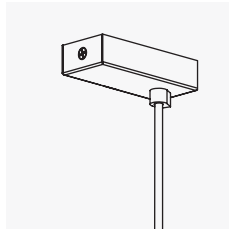

COMPLEMENTS CODES
SURFACE VERSION

Interior Joint
CPIXEL00034RW
*Only for continuos

End cap
White CPIXEL00033VVS
Black CPIXEL00033BL

Ref.	Lenght	Ele. Union	Joint
Pixel 05 + 05	1160 mm	1m	1
Pixel 05 + 11	1732 mm	1m	1
Pixel 05 + 14	2304 mm	1.5m	1
Pixel 11 + 11	2304 mm	1.5m	1
Pixel 11 + 17	2876	2m	1
Pixel 17 + 17	3448	2m	1

CONTINUOS VERSION

⚠ IMPORTANTE: Una alimentación para máximo 10 metros.
ATTENTION: Maximium 10 meters per one power supply.

OPTICS OPTIONS

COMPLEMENTS CODES
PENDANT VERSION

Electrical Susp. NO-DIM
1.5m White CPIXEL00036BL
1.5m Black CPIXEL00036NE

Electrical Susp. DIM
1.5m White CPIXEL00037BL
1.5m Black CPIXEL00037NE

Kit Suspension
1.5m White CPIXEL00035NR
1.5m Black CPIXEL00035NE

Interior Joint
CPIXEL00034RW
*Only for continuous

Ref.	Lenght	Elec. Susp.	Kit Susp.
Pixel 05	582 mm	1	2
Pixel 11	1154 mm	1	2
Pixel 17	1726 mm	1	2