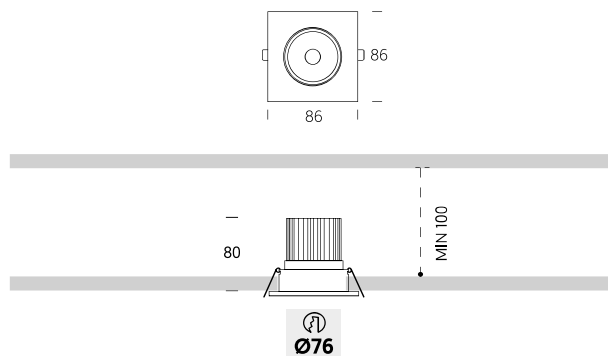

OnLED Q

RECESSEDS

	W	mA	TEMP	LUM	CRI
OnLed 8W	8	350	3.000K	650	>82
	8	350	4.000K	720	>82

TEC.DRAWINGS

LED
□
230V
IP33 EXT
IP20 INT
70°

≈ 8W > 600lm **OLDQ A 08 . . 3 B ..**

BASIC OPTIONS

NO DIM **N** No Dimmable
3K **3** 3000K
36° **3** 36°
Clear **B** Clear Difusser
WS **WS** Satin White

OLDQ A **08 N 3 3 B WS**

CUSTOMIZE OPTIONS

LED CONTROL

PUSH **F** Dimmable Push OLDQ A **08 F**
DALI **D** Dimmable Dali OLDQ A **08 D**

LED COLOR TEMPERATURE

4K **4** 4000K OLDQ A **08 . 4**

LED BEAM ANGLE

60° **6** 60° OLDQ A **08 . . 6**

COLOURS

BA **BA** Brushed Aluminium OLDQ A **08 BA**

Wifi or Bluetooth version and other colors, please consult it.