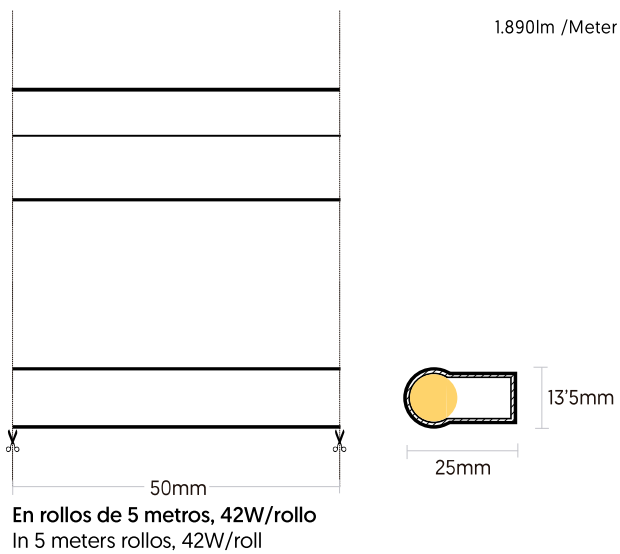

TIRA NEÓN

LED STRIPS

TEC.DRAWINGS

LED		24V
5M	8.4W-1.890lm/m	NEON A 8 N • 9 A ••

CUSTOMIZE OPTIONS

LED COLOR TEMPERATURE

	1	RED/ROJO	NEON A 8 N RE 9 A 68
	2	GREEN/VERDE	NEON A 8 N GR 9 A 68
	1	BLUE/AZUL	NEON A 8 N BL 9 A 68
	2	PINK/ROSA	NEON A 8 N PI 9 A 68
	3	3000K	NEON A 8 N 3 9 A 68
	6	6000K	NEON A 8 N 6 9 A 68

LED BEAM ANGLE

	9	120°	TLED A •• • • 9 • ••
--	---	------	----------------------

LED COMPLEMENTS

	X	ICE Diffuser	TLED A •• • • • A ••
--	---	--------------	----------------------

IP PROTECTION

	68	IP 68	TLED A •• • • • • 68
--	----	-------	----------------------

COMPLEMENTS-Driver

	REF.	POWER	IP	SIZES
Driver 24V	CDRVT202NGAB	20W	IP 67	118x35x26
	CDRVT352NGAB	35W	IP 67	148x40x30
	CDRVT602NGAB	60W	IP 67	163x43x32
	CDRVTIC2NGAB	100W	IP 67	190x52x37
	CDRVTC2NGAB	150W	IP 67	223x68x39
	CDRVTC2NGAA	150W	IP 20	199x98x38