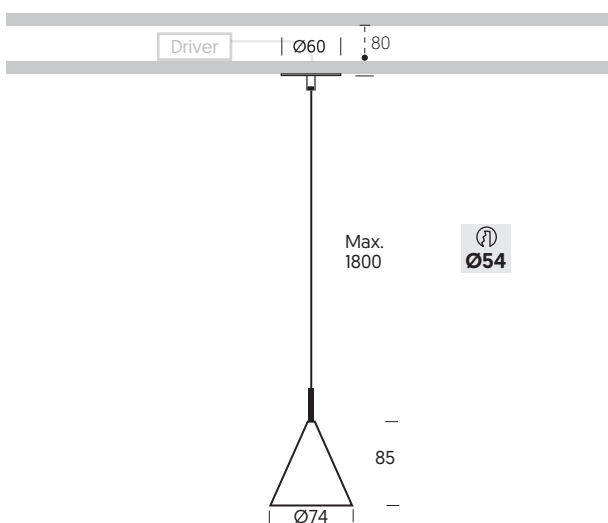

MONT SEMIRECESSED

SURFACE & PENDANTS

	W	mA	TEMP	LUM	CRI
MONT	5	300	3.000K	755	>80

TEC.DRAWINGS

SURFACE

* Disponible solo en version No-dimmable / Only Available for No dimmable version

RECESSED

LED □ 230V IP20

Mont - Recessed	≈10W	300lm	MTX1	A	05	•	•	3	R	..
Mont - Surface	≈10W	300lm	MTX1	A	05	N	•	3	S	..

BASIC OPTIONS

NO DIM	N	No Dimmable								
3K	3	3000K								
35°	3	35°								
S	S	Surface								
BS	BS	Satin Black	MTX1	A	05	N	3	3	S	BS