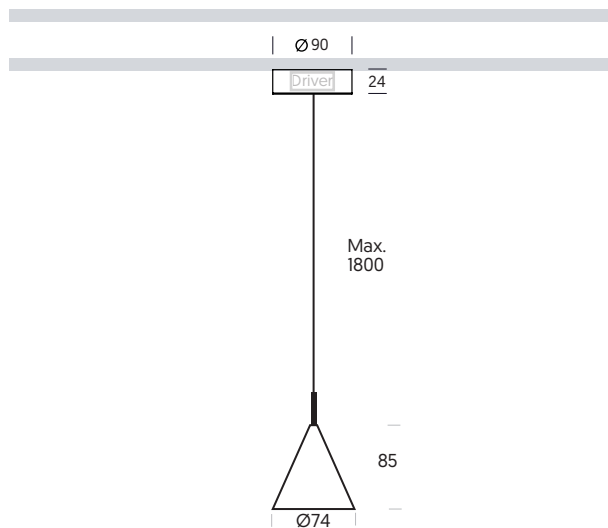

MONT SEMIRECESSED

SURFACE & PENDANTS

	W	mA	TEMP	LUM	CRI
MONT	5	300	3.000K	755	>80

TEC.DRAWINGS

SURFACE

* Disponible solo en version No-dimmable / Only Available for No dimmable version

RECESSED

LED □ 230V IP20

Mont - Recessed	≈10W	300lm	MTX1	A	05	•	•	3	R	..
Mont - Surface	≈10W	300lm	MTX1	A	05	N	•	3	S	..

BASIC OPTIONS

NO DIM	N	No Dimmable								
3K	3	3000K								
35°	3	35°								
S	S	Surface								
BS	BS	Satin Black	MTX1	A	05	N	3	3	S	BS