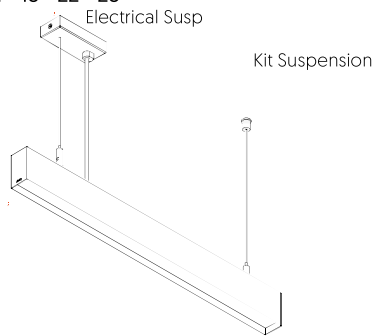

SINGLE VERSION

Line 07 - 14 - 18 - 22 - 28