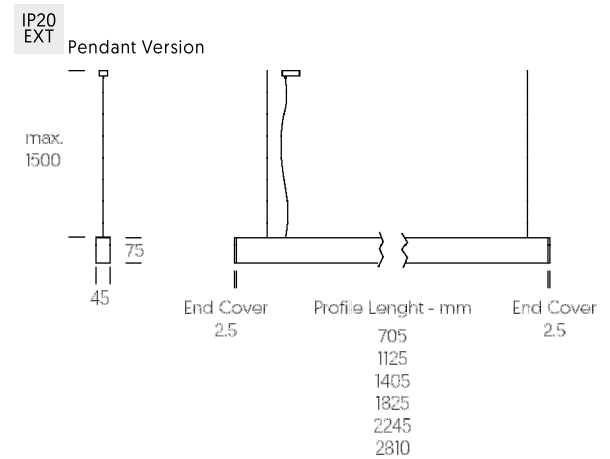

TEC.DRAWINGS