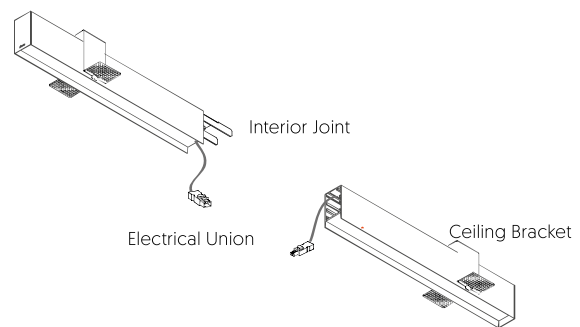

Line 07-11-14-18-22

Line 32-37-42-46-50-66

GUÍA COMPLEMENTOS/ COMPLEMENTS GUIDE

Ref.		Lenght	Elect Susp	Kit Susp.	Ele.Union	X	Y
Line 07	07	705 mm	1	1	-	605	50
Line 11	11	1.125 mm	1	1	-	1025	50
Line 14	14	1.405 mm	1	1	-	1.305	50
Line 18	18	1.825 mm	1	1	-	1.725	50
Line 22	22	2.245 mm	1	1	-	2.125	50
Line 28	28	2.810 mm	1	1	-	2.710	50
Line 32	14+18	3.230 mm	1	3	1.5m		50
Line 37	18+18	3.650 mm	1	3	2m		50
Line 42	28+14	4.215 mm	1	3	1.5m		50
Line 46	28+18	4.635 mm	1	3	1.5m		50
Line 50	28+22	5.055 mm	1	3	1.5m		50
Line 56	28+28	5.620 mm	1	3	1.5m		50

COMPLEMENTS CODES

FRAMELESS VERSION

Interior Joint NO-DIM
1.5Meters LNXX XXXX ELUN1
2.0Meters LNXX XXXX ELUN2

Interior Joint DIM
1.5Meters LNXX XXXX ELUD1
2.0Meters LNXX XXXX ELUD2

Ceiling Bracket Line R

SINGLE VERSION

Line 07 - 14 - 18 - 22 - 28

Ceiling Bracket

CONTINUOUS VERSION

Line 32 - 37 - 42- 46 - 50 - 56

Interior Joint

Electrical Union

Ceiling Bracket

GUÍA COMPLEMENTOS/ COMPLEMENTS GUIDE