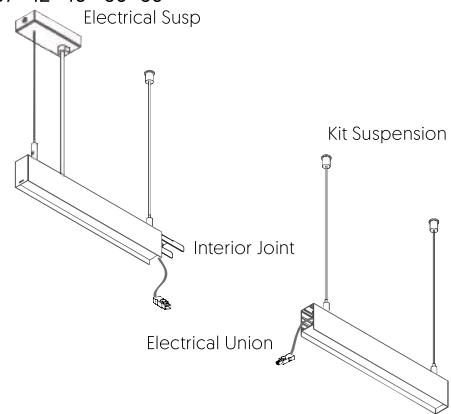

Electrical Susp. NO-DIM

1.5Meters LNEKXSEN150BS Black
1.5Meters LNEKXSEN150WS White
*5Meters LNEKXSEN500BS Black
*5Meters LNEKXSEN500WS White

SINGLE VERSION

Line 07 - 14 - 18 - 22 - 28

CONTINUOUS VERSION

Line 32 - 37 - 42 - 46 - 50 - 56

Line 07-11-14-18-22

Line 32-37-42-46-50-66

GUÍA COMPLEMENTOS/ COMPLEMENTS GUIDE

Ref.		Lenght	Elect Susp	Kit Susp.	Ele.Union	X	Y
Line 07	07	705 mm	1	1	-	605	50
Line 11	11	1.125 mm	1	1	-	1025	50
Line 14	14	1.405 mm	1	1	-	1.305	50
Line 18	18	1.825 mm	1	1	-	1.725	50
Line 22	22	2.245 mm	1	1	-	2.125	50
Line 28	28	2.810 mm	1	1	-	2.710	50
Line 32	14+18	3.230 mm	1	3	1.5m		50
Line 37	18+18	3.650 mm	1	3	2m		50
Line 42	28+14	4.215 mm	1	3	1.5m		50
Line 46	28+18	4.635 mm	1	3	1.5m		50
Line 50	28+22	5.055 mm	1	3	1.5m		50
Line 56	28+28	5.620 mm	1	3	1.5m		50