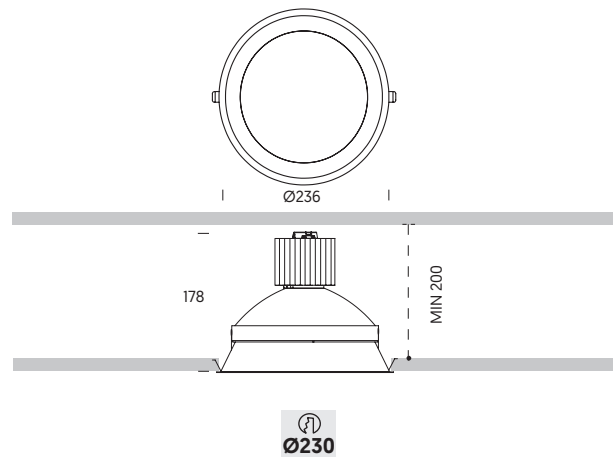

TEC.DRAWINGS

Wifi or Bluetooth version and other colors, please consult it.