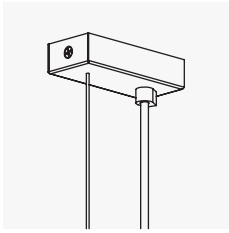

COMPLEMENTS CODES

PENDANT VERSION

Electrical Susp. NO-DIM
White CCLICK20BLN00
Black CCLICK20NEN00