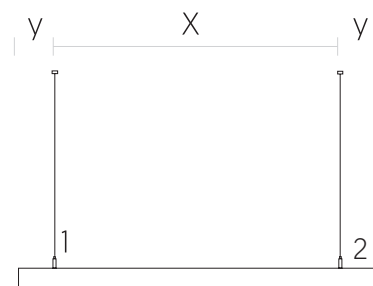

Perfil sin alimentación / Profile with out Electrical Suspension

Ref.	Length	Kit Susp.	Elec. Union	X	Y
Profile R10	1000 mm	2	1	900	50
Profile R15	1500 mm	2	1	1400	50
Profile R20	2000 mm	2	1	1900	50
Profile R25	2500 mm	2	1	2400	50
Profile R30	3000 mm	2	1	2900	50

Especial para líneas continuas / Special for continuous lines.