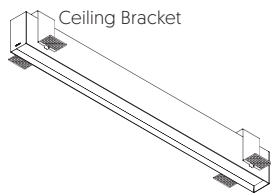

Especial para líneas continuas / Special for continuous lines.

**COMPLEMENTS CODES**  
FRAMELESS VERSION

**Interior Joint**  
No-Dim CCLICK17RW000  
Dim CCLICK18RW000

**Ceiling Bracket Line R**  
CCLICK15RW000

**INDIVIDUAL VERSION**

Ceiling Bracket

**CONTINUOUS VERSION**

Interior Joint

Electrical Union

Ceiling Strip

**GUÍA COMPLEMENTOS/ COMPLEMENTS GUIDE**

Ref.	Lenght		Ceiling strip
Profile R10	1000 mm	1010x47	2
Profile R10	1500 mm	1510x47	2
Profile R10	2000 mm	2010x47	3
Profile R10	2500 mm	2510x47	4
Profile R10	3000 mm	3010x47	4