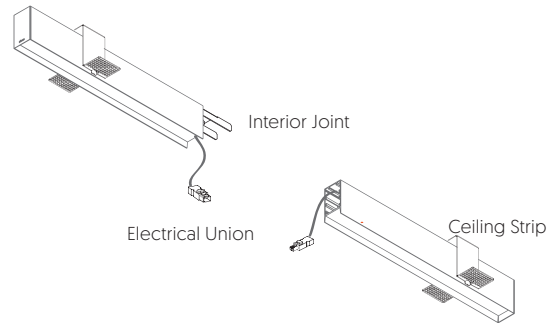

#### Perfil sin alimentación / Profile with out Electrical Suspension

Ref.	Length	Kit Susp.	Elec. Union	X	Y
Profile R10	1000 mm	2	1	900	50
Profile R15	1500 mm	2	1	1400	50
Profile R20	2000 mm	2	1	1900	50
Profile R25	2500 mm	2	1	2400	50
Profile R30	3000 mm	2	1	2900	50

Especial para líneas continuas / Special for continuous lines.

**COMPLEMENTS CODES**  
FRAMELESS VERSION

**Interior Joint**  
No-Dim CCLICK17RW000  
Dim CCLICK18RW000

**Ceiling Bracket Line R**  
CCLICK15RW000

**INDIVIDUAL VERSION**

Ceiling Bracket

**CONTINUOUS VERSION**

Interior Joint

Electrical Union

Ceiling Strip

**GUÍA COMPLEMENTOS/ COMPLEMENTS GUIDE**

Ref.	Lenght		Ceiling strip
Profile R10	1000 mm	1010x47	2
Profile R10	1500 mm	1510x47	2
Profile R10	2000 mm	2010x47	3
Profile R10	2500 mm	2510x47	4
Profile R10	3000 mm	3010x47	4