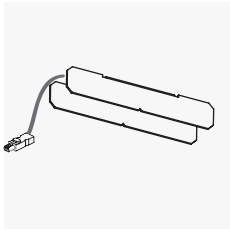

COMPLEMENTS CODES
FRAMELESS VERSION

Interior Joint
No-Dim CCLICK17RW000
Dim CCLICK18RW000