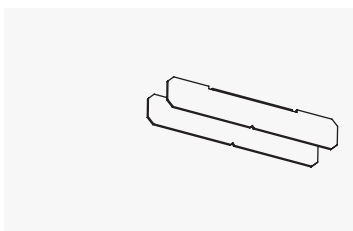

COMPLEMENTS CODES
SURFACE VERSION

Interior Joint

INDIVIDUAL VERSION