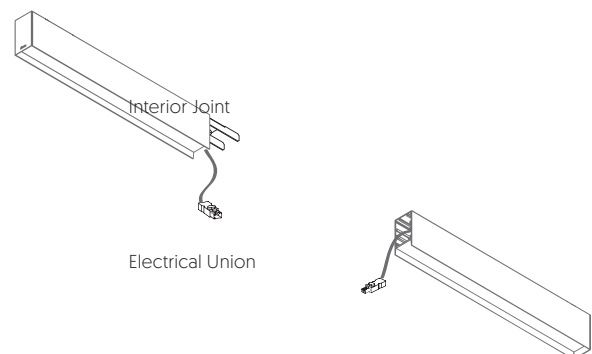

CONTINUOUS VERSION

Interior Joint

Electrical Union