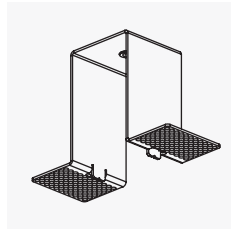

#### Perfil sin alimentación / Profile with out Electrical Suspension

Ref.	Length	Kit Susp.	Elec. Union	X	Y
Profile R10	1000 mm	2	1	900	50
Profile R15	1500 mm	2	1	1400	50
Profile R20	2000 mm	2	1	1900	50
Profile R25	2500 mm	2	1	2400	50
Profile R30	3000 mm	2	1	2900	50

Especial para líneas continuas / Special for continuous lines.

**COMPLEMENTS CODES**  
FRAMELESS VERSION

**Interior Joint**  
No-Dim CCLICK17RW000  
Dim CCLICK18RW000

**Ceiling Bracket Line R**  
CCLICK15RW000