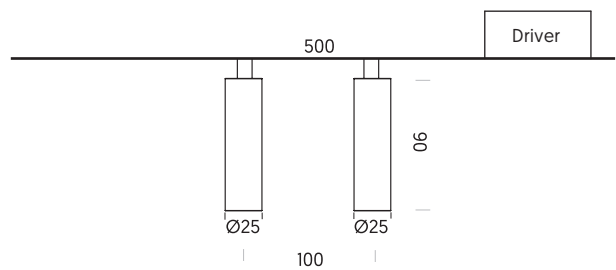

TEC.DRAWINGS

CUSTOMIZE OPTIONS

LED CONTROL

	D	Dimmable Dali	KFC2	A	25	D	•	2	A	••
	K	Casambi	KFC2	A	25	K	•	2	A	••
	D	Bluetooth	KFC2	A	25	D	•	2	A	••

LED COLOR TEMPERATURE

2.7K	2	2700K	KFC2	A	25	•	2	2	A	••
4K	4	4000K	KFC2	A	25	•	4	2	A	••

COLOURS

	PB	Polished & Black	KFC2	A	25	•	•	2	A	PB
	CB	Copper & Black	KFC2	A	25	•	•	2	A	CB

Para versión Bluetooth añadir Kit B.
For Version Bluetooth please add the Kit B.