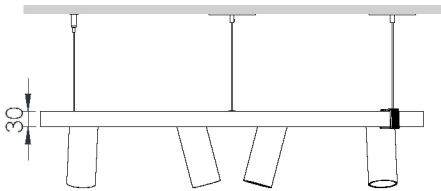

### TEC.DRAWINGS

LED  230V IP20

HOOP Recessed	Ø500	HPFCA50RFOCUS55
HOOP Recessed	Ø700	HPFCA70RFOCUS55
HOOP Recessed	Ø900	HPFCA90RFOCUS55
HOOP Surface	Ø500	HPFCA50SFOCUS55
HOOP Surface	Ø700	HPFCA70SFOCUS55
HOOP Surface	Ø900	HPFCA90SFOCUS55