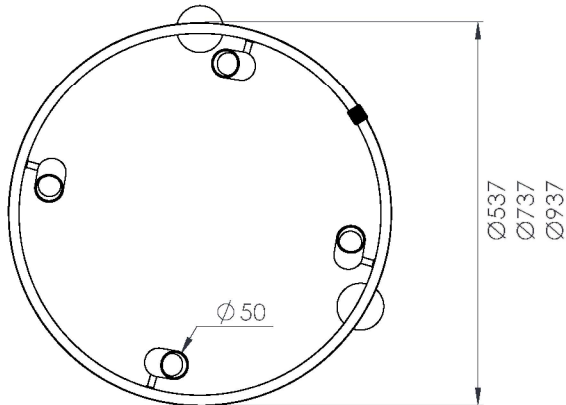

## HOOP + FOCUS 55

### SURFACE & SEMIRECESSED

	Ø		TEMP	LUM	CRI
HOOP 50	500 mm	FOCUS 55	2.700K	1.165	>95
			3.000K	1.245	
			4.000K	1.380	
HOOP 70	700 mm	FOCUS 55	2.700K	1.165	>95
			3.000K	1.245	
			4.000K	1.380	
HOOP 90	900 mm	FOCUS 55	2.700K	1.165	>95
			3.000K	1.245	
			4.000K	1.380	

### TEC.DRAWINGS

LED  230V IP20

HOOP Recessed	Ø500	HPFCA50RFOCUS55
HOOP Recessed	Ø700	HPFCA70RFOCUS55
HOOP Recessed	Ø900	HPFCA90RFOCUS55
HOOP Surface	Ø500	HPFCA50SFOCUS55
HOOP Surface	Ø700	HPFCA70SFOCUS55
HOOP Surface	Ø900	HPFCA90SFOCUS55