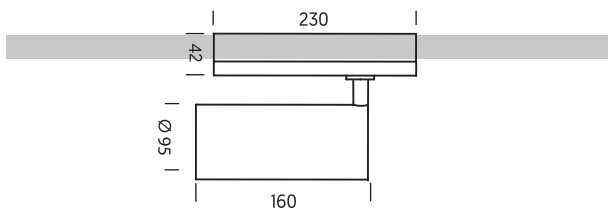

TEC.DRAWINGS

Carriles compatibles / Compatible rails

Luminarias compatibles con los siguientes carriles: / The luminaires are compatible with the following rails:
NA Globaltrac PRO, Concord, Eutrack 25101, Hoffmeister, IG STD 677, Ivela, Stucchi and Unipro T3.

BASIC OPTIONS

	N	No Dimmable								
	3	3000K								
	2	16°								
	B	Clear Difusser								
	WB	White Black	FCT9	A	95	N	3	2	B	WB
	BS	Satin Black	FCT9	A	95	N	3	2	B	BS

CUSTOMIZE OPTIONS

LED CONTROL										
	D	Dimmable Dali	FCT9	A	95	D	.	.	.	..
LED COLOR TEMPERATURE										
	2	2700K	FCT9	A	95	.	2	.	.	..
	4	4000K	FCT9	A	95	.	4	.	.	..
LED BEAM ANGLE										
	3	38°	FCT9	A	95	.	.	3	.	..
	6	60°	FCT9	A	95	.	.	6	.	..
LED COMPLEMENTS										
	P	Cross	FCT9	A	95	.	.	.	P	..
	H	Honeycomb	FCT9	A	95	.	.	.	H	..
COLOURS										
	PB	Polished & Black	FCT9	A	95	.	.	.	.	PB
	CB	Copper & Black	FCT9	A	95	.	.	.	.	CB