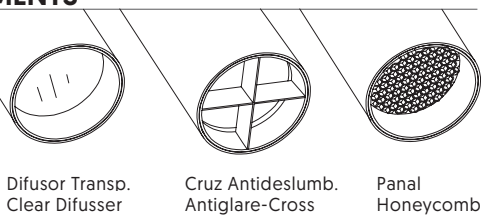

COMPLEMENTS

Difusor Transp.
Clear Difusser

Cruz Antideslumb.
Antiglare-Cross

Panal
Honeycomb