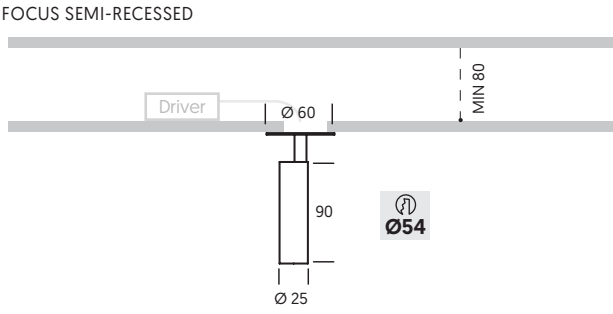

TEC.DRAWINGS

DETAIL PHOTO

Semiresecced

Wifi or Bluetooth version and other colors, please consult it.