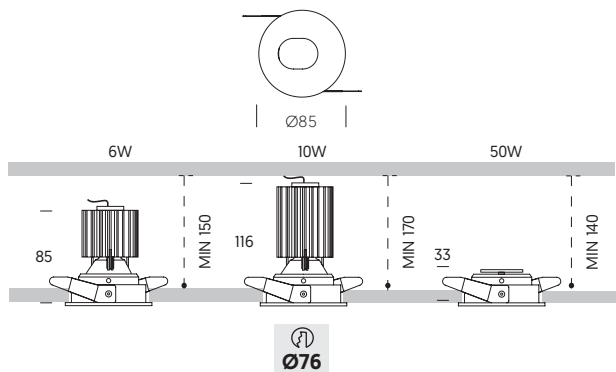

TEC.DRAWINGS

Wifi or Bluetooth version and other colors, please consult it.