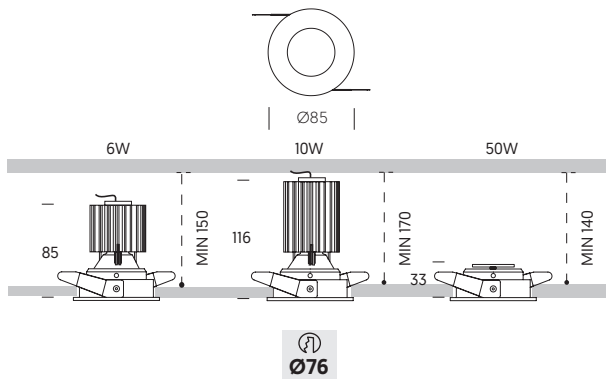

TEC.DRAWINGS

COIN	E	50	X	X	X	X	X	WS
COIN	E	50	X	X	X	X	X	BS

≈ 6W > 600lm	COIN	A	06	.	.	4	.	..
≈ 10W > 1000lm	COIN	A	10	.	.	.	.	..

BASIC OPTIONS

NO DIM	N	No Dimmable								
3K	3	3000K								
4	4	40°								
B	B	Clear Difusser								
WS	WS	Satin White	COIN	A	..	N	3	4	B	WS
BS	BS	Satin Black	COIN	A	..	N	3	4	B	BS

CUSTOMIZE OPTIONS

LED CONTROL										
PUSH	F	Dimmable Push	CORE	A	..	F	.	.	.	..
DALI	D	Dimmable Dali	COIN	A	..	D	.	.	.	..
LED COLOR TEMPERATURE										
2.7K	2	2700K	COIN	A	..	.	2	.	.	..
4K	4	4000K	COIN	A	..	.	4	.	.	..
LED BEAM ANGLE										
1	1	16°	COIN	A	10	.	.	1	.	..
2	2	24°	COIN	A	10	.	.	2	.	..

Wifi or Bluetooth version and other colors, please consult it.