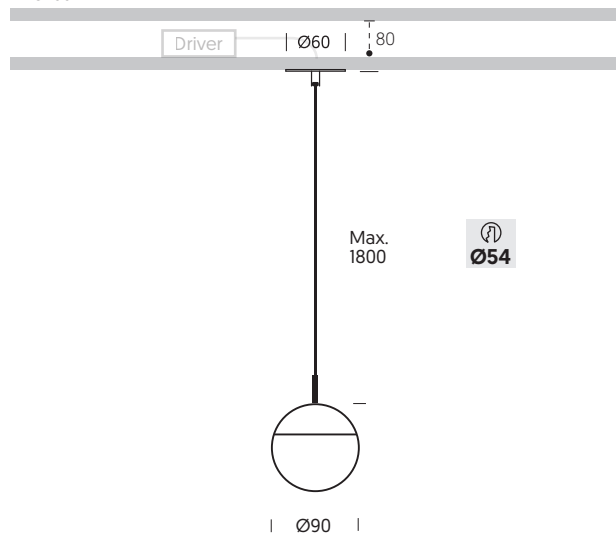

RECESSED

Wifi or Bluetooth version and other colors, please consult it.