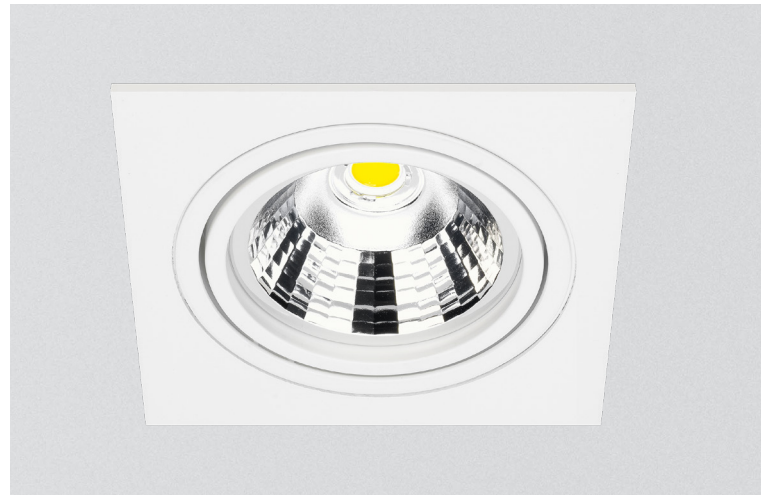

192Q C 1C X X X X ..

192Q E 1C X X X X ..

≈ 12W > 1700lm	192Q A 10	X	..
≈ 18W > 2300lm	192Q A 20	X	..
≈ 25W > 3300lm	192Q A 30	X	..

TEC.DRAWINGS

BASIC OPTIONS

NO DIM	N	No Dimmable							
3K	3	3000K							
5	5	50°							
X	X	No Difusser							
WS	WS	Satin White	192Q	A	..	N	3	3	X WS

CUSTOMIZE OPTIONS

LED CONTROL									
PUSH	F	Dimmable Push	192Q	A	..	F
DALI	D	Dimmable Dali	192Q	A	..	D

LED COLOR TEMPERATURE									
4K	4	4000K	192Q	A	..	.	4	.	..

COLOURS									
BA	BA	Brushed Aluminium	192Q	A	BA