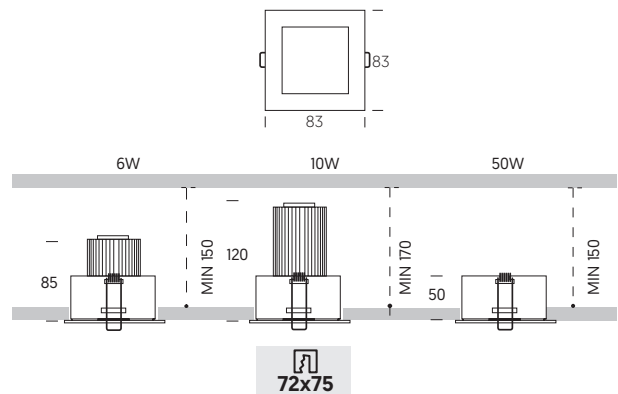

TEC.DRAWINGS

Wifi or Bluetooth version and other colors, please consult it.