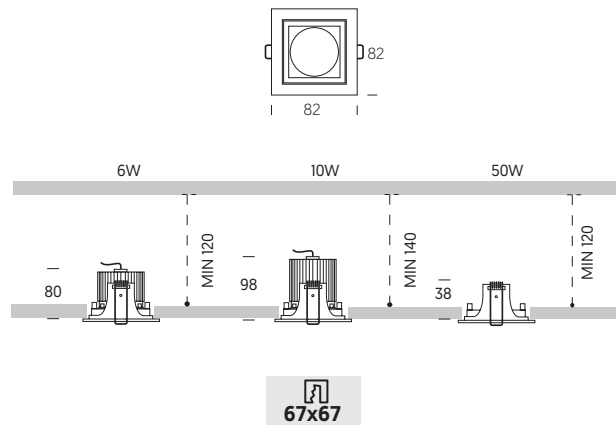

TEC.DRAWINGS

Wifi or Bluetooth version and other colors, please consult it.