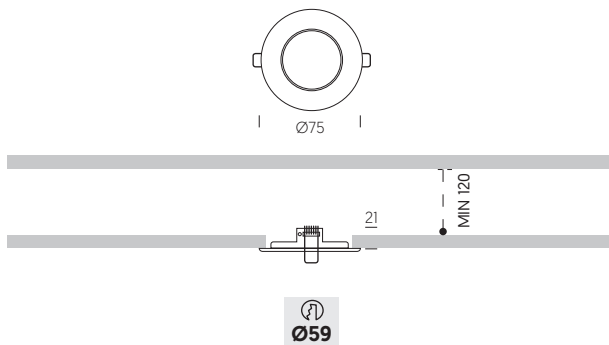

106

BASIC RECESSED

GU 10  230V MAX 50W IP23 EXT
 106X E 50 X X X X X ..

GU 5.3  12V MAX 50W IP23 EXT
 106X D 50 X X X X X ..

BASIC OPTIONS

WX White 106X • 50 X X X X X WX
 BX Black 106X • 50 X X X X X BX

CUSTOMIZE OPTIONS

COLOURS

GD Gold 24K 106X • 50 X X X X X GD
 CH Chrome 106X • 50 X X X X X CH
 NB Brushed Nickel 106X • 50 X X X X X NB
 AL Aluminium 106X • 50 X X X X X AL

TEC.DRAWINGS

106.35

BASIC RECESSED

GU 4  12V MAX 50W IP23 EXT
 1063 K 50 X X X X X ..