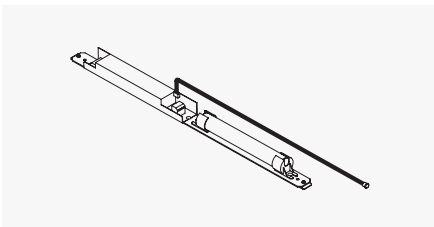

EMERGENCY KIT

Emergency Kit
CPIXEL00038RW
*Solo disponible para Pixel 11 y 17
*Only available for Pixel 11 and 17