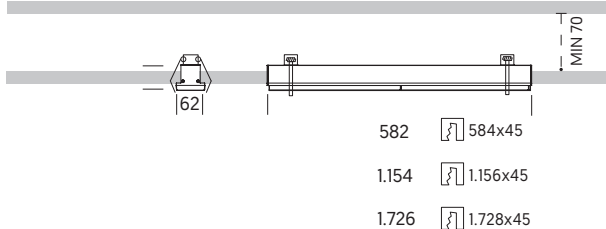

LED	230V	IP20 INT	54.000h L80 B10	McAdam C3
≈ 22W >	3.500lm	PIXX A 05	. . .	A ..
≈ 44W >	7.000lm	PIXX A 11	. . .	A ..
≈ 66W >	10.500lm	PIXX A 17	. . .	A ..

BASIC OPTIONS

NO DIM	N	No Dimmable								
4K	4	4000K								
9	9	110°								
A	A	Ice Difusser								
WS	WS	Satin White	PIXX A 05	N 4 9 A	WS					
			PIXX A 11	N 4 9 A	WS					
			PIXX A 17	N 4 9 A	WS					
BS	BS	Satin Black	PIXX A 05	N 4 9 A	BS					
			PIXX A 11	N 4 9 A	BS					
			PIXX A 17	N 4 9 A	BS					

CUSTOMIZE OPTIONS

LED CONTROL										
DALI	D	Dimmable Dali	PIXX A ..	D . . .	..					
LED COLOR TEMPERATURE										
3K	3	3.000K	PIXX A ..	. 4 . . .	..					
5K	5	5.000K	PIXX A ..	. 4 . . .	..					
6K	6	6.500K	PIXX A ..	. 4 . . .	..					
LED BEAM ANGLE										
6	6	Wide Flood	PIXX A ..	. . 6 . . .	..					
7	7	Retail Symetric	PIXX A ..	. . 7 . . .	..					
LED COMPLEMENTS										
B	B	Clear Difusser	PIXX A ..	. . . . B . .	..