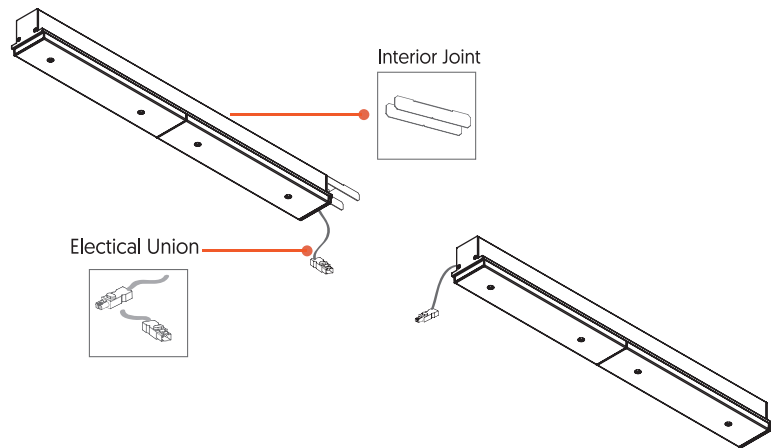

COMPLEMENTS CODES
SURFACE VERSION

Interior Joint
No Dim CPIXEL00041RW
Dali CPIXEL00042RW
*Only for continuos

End cap
White CPIXEL00033VS
Black CPIXEL00033BL

Ref.	Lenght	Ele. Union	Joint
Pixel 05 + 05	1160 mm	1m	1
Pixel 05 + 11	1732 mm	1m	1
Pixel 05 + 14	2304 mm	1.5m	1
Pixel 11 + 11	2304 mm	1.5m	1
Pixel 11 + 17	2876 mm	2m	1
Pixel 17 + 17	3448 mm	2m	1

CONTINUOS VERSION

⚠ IMPORTANTE: Una alimentación para máximo 10 metros.
ATTENTION: Maximum 10 meters per one power supply.

OPTICS OPTIONS

COMPLEMENTS CODES
PENDANT VERSION

Electrical Susp. NO-DIM
1.5m White CPIXEL00036BL
1.5m Black CPIXEL00036NE