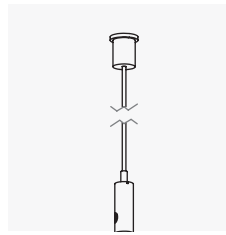

COMPLEMENTS CODES
SURFACE VERSION

Interior Joint
No Dim CPIXEL00041RW
Dali CPIXEL00042RW
*Only for continuos

End cap
White CPIXEL00033VS
Black CPIXEL00033BL

Ref.	Lenght	Ele. Union	Joint
Pixel 05 + 05	1160 mm	1m	1
Pixel 05 + 11	1732 mm	1m	1
Pixel 05 + 14	2304 mm	1.5m	1
Pixel 11 + 11	2304 mm	1.5m	1
Pixel 11 + 17	2876 mm	2m	1
Pixel 17 + 17	3448 mm	2m	1

CONTINUOS VERSION

⚠ IMPORTANTE: Una alimentación para máximo 10 metros.
ATTENTION: Maximum 10 meters per one power supply.

OPTICS OPTIONS

COMPLEMENTS CODES
PENDANT VERSION

Electrical Susp. NO-DIM
1.5m White CPIXEL00036BL
1.5m Black CPIXEL00036NE

Electrical Susp. DIM
1.5m White CPIXEL00037BL
1.5m Black CPIXEL00037NE

Kit Suspension
1.5m Nickel CPIXEL00035NR
1.5m Black CPIXEL00035NE

Interior Joint
No Dim CPIXEL00041RW
Dali CPIXEL00042RW
*Only for continuous