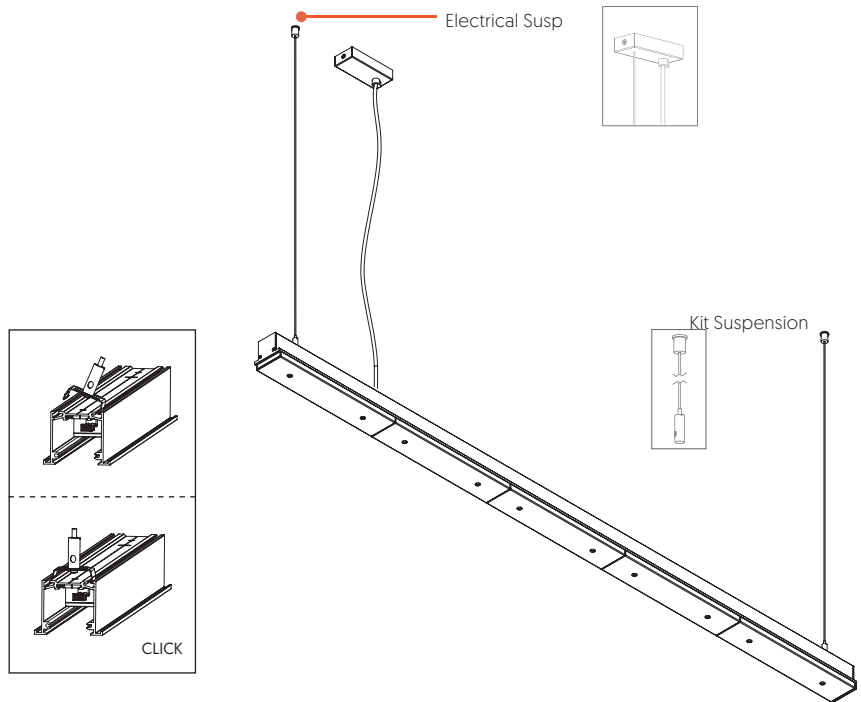

Ref.	Length	Elec. Susp.	Kit Susp.
Pixel 05	582 mm	1	2
Pixel 11	1154 mm	1	2
Pixel 17	1726 mm	1	2

INDIVIDUAL VERSION

CONTINUOUS VERSION

Ref.	mm	Ele. Union	Joint	Elec. Susp	Kit Susp
Pixel 05 + 05	1160	1m	1	1	4
Pixel 05 + 11	1732	1m	1	1	4
Pixel 05 + 17	2304	1.5m	1	1	4
Pixel 11 + 11	2304	1.5m	1	1	4
Pixel 11 + 17	2876	2m	1	1	4
Pixel 17 + 17	3448	2m	1	1	4