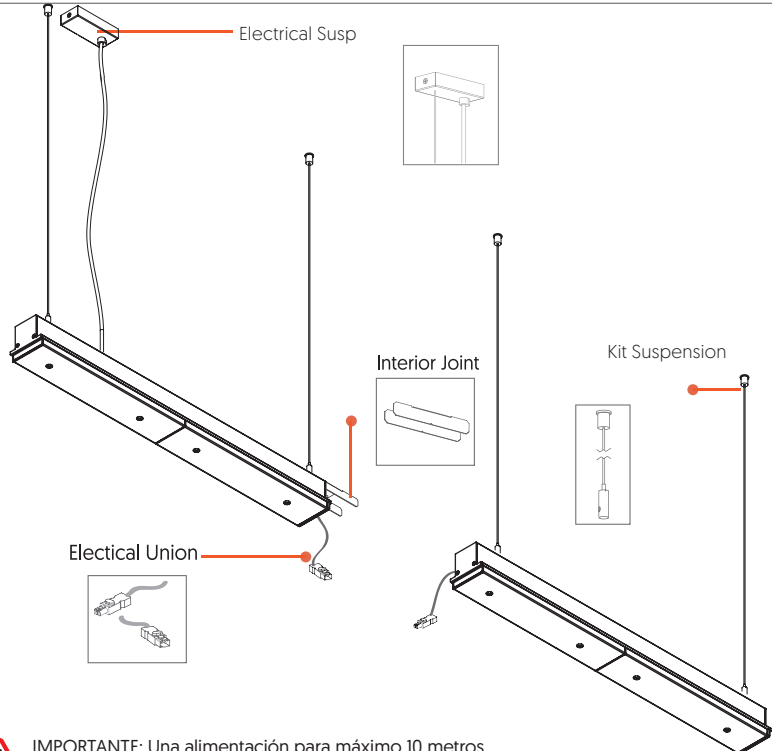

Ref.	Length	Elec. Susp.	Kit Susp.
Pixel 05	582 mm	1	2
Pixel 11	1154 mm	1	2
Pixel 17	1726 mm	1	2

INDIVIDUAL VERSION

CONTINUOUS VERSION

Ref.	mm	Ele. Union	Joint	Elec. Susp	Kit Susp
Pixel 05 + 05	1160	1m	1	1	4
Pixel 05 + 11	1732	1m	1	1	4
Pixel 05 + 17	2304	1.5m	1	1	4
Pixel 11 + 11	2304	1.5m	1	1	4
Pixel 11 + 17	2876	2m	1	1	4
Pixel 17 + 17	3448	2m	1	1	4

Ejemplo de combinaciones
Some example of combinations

! IMPORTANTE: Una alimentación para máximo 10 metros.
ATTENTION: Maximum 10 meters per one power supply.

COMPLEMENTS CODES

FRAMELESS VERSION

Interior Joint
 No Dim CPIXEL00041RW
 Dali CPIXEL00042RW
 *Only for continuos