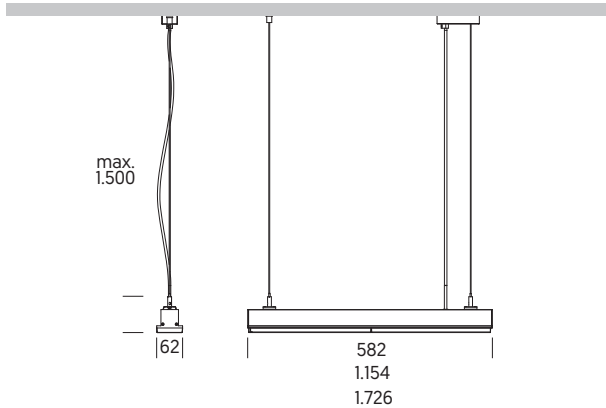

CRI >90 Optional, please consult it.

TEC.DRAWINGS

Surface Version

Pendant Version

Recessed Version

LED	230V	IP20 INT	54.000h L80 B10	McAdam C3
≈ 22W >	3.500lm	PIXX A 05	. . .	A ..
≈ 44W >	7.000lm	PIXX A 11	. . .	A ..
≈ 66W >	10.500lm	PIXX A 17	. . .	A ..