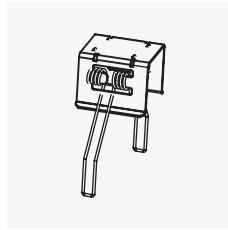

Ref.	Length	Elec. Susp.	Kit Susp.
Pixel 05	582 mm	1	2
Pixel 11	1154 mm	1	2
Pixel 17	1726 mm	1	2

INDIVIDUAL VERSION

CONTINUOUS VERSION

Ref.	mm	Ele. Union	Joint	Elec. Susp	Kit Susp
Pixel 05 + 05	1160	1m	1	1	4
Pixel 05 + 11	1732	1m	1	1	4
Pixel 05 + 17	2304	1.5m	1	1	4
Pixel 11 + 11	2304	1.5m	1	1	4
Pixel 11 + 17	2876	2m	1	1	4
Pixel 17 + 17	3448	2m	1	1	4

Ejemplo de combinaciones
Some example of combinations

! IMPORTANTE: Una alimentación para máximo 10 metros.
ATTENTION: Maximum 10 meters per one power supply.

COMPLEMENTS CODES

FRAMELESS VERSION

Interior Joint
 No Dim CPIXEL00041RW
 Dali CPIXEL00042RW
 *Only for continuos

Ceiling Bracket Pixel
 CPIXEL00039RW

End cap
 White CPIXEL00033WS
 Black CPIXEL00033BL

Ref.	Lenght		Ceiling strip
Pixel 05	582 mm	584x45	2
Pixel 11	1154 mm	1156x45	2
Pixel 17	1726 mm	1728x45	2

INDIVIDUAL VERSION