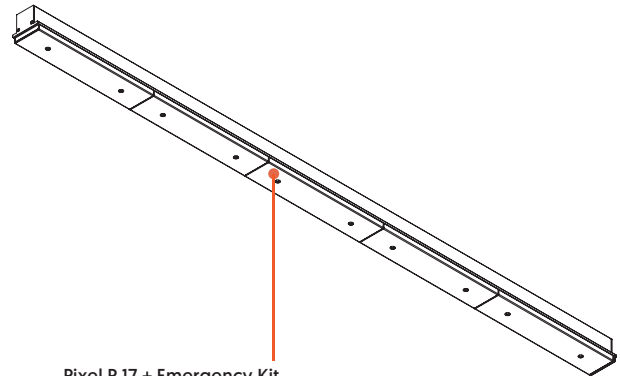

Pixel P 17 + Emergency Kit
El Kite de emrgencia esta en el interior del perfil
The emergency kit is inside