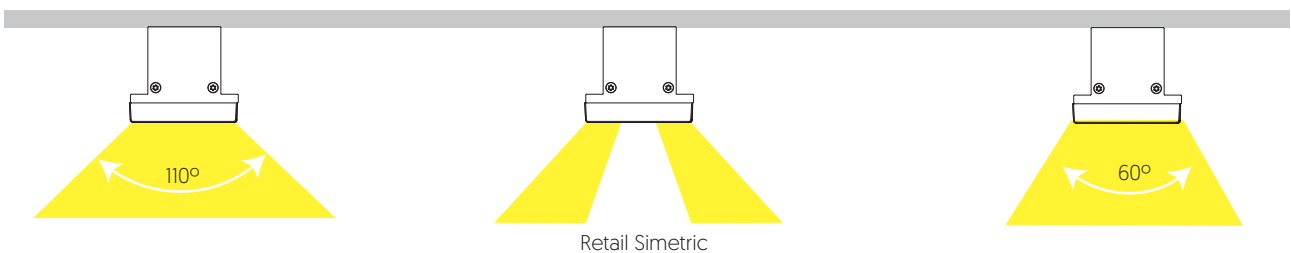

OPTICS OPTIONS