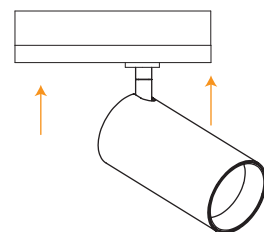

Plastic

Equipo electrico en el interior del adaptador
The electronic modulo is inside the adapter

Carril / Track

FOCUS 55

Reflector + Difusor/
Reflector + Clear diffuser
25°

Opcion basica/
Standart option

Boca/Basic mouth
FOCUS 80
FOCUS 95