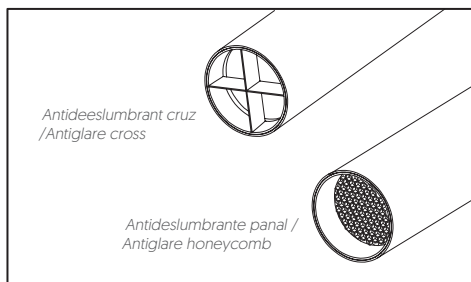

Accesorios/Complements

FOCUS 80

FOCUS 95

Carriles compatibles /Compatible tracks

Luminarias compatibles con los siguientes carriles:
/ The luminaires are compatible with the following rails:

-NA Globaltrac PRO, Concord, Eutrack 25101, Hoffmeister,
IG STD 677, Ivela, Stucchi and Unipro T3