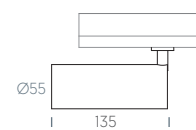

FOCUS 95

LED Vossloh
24W - 3840lm - CRI >85

FOCUS 80

LED Vossloh
20.7W - 3005lm - CRI >85

FOCUS 55

LED Vossloh
12.2W - 1345lm - CRI >95

Acabados /Finishies

Aluminium