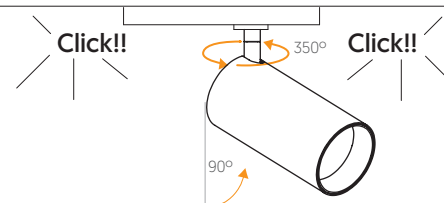

Plastic

Equipo electrico en el interior del adaptador
The electronic modulo is inside the adapter

Carril / Track

FOCUS 55

Reflector + Difusor/
Reflector + Clear diffuser
25°

Opcion basica/
Standart option

Boca/Basic mouth
FOCUS 80
FOCUS 95