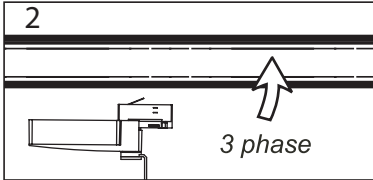

PROYECTORES/PROJECTORS

TRACK

CEILING