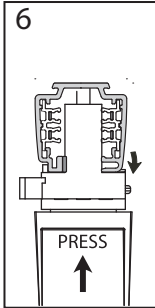

PROYECTORES/PROJECTORS

TRACK

CEILING