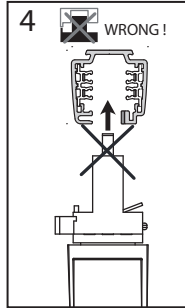

PROYECTORES/PROJECTORS

TRACK

CEILING