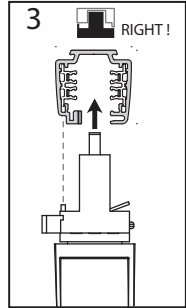

PROYECTORES/PROJECTORS

TRACK

CEILING