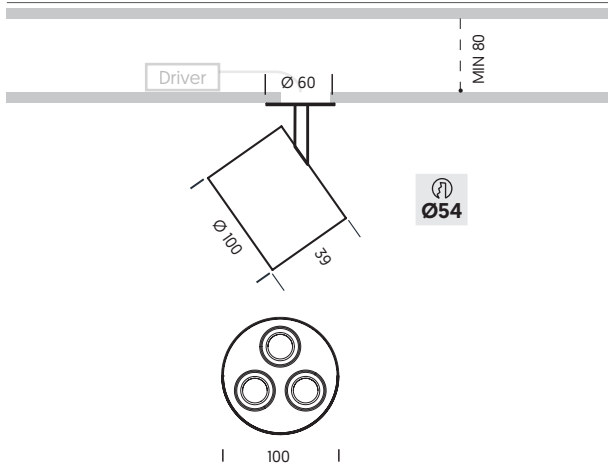

TEC.DRAWINGS

GOT PROJECTOR

RECESSED

	W	mA	TEMP	LUM	CRI
X3	8,2	500	2.700K	950	>90
			3.000K	1.027	

LED		230V	IP20	50.000h L90/B10	McAdam C3
Got 3 ≈ 9w > 960l m GTPS A 06 • • • • • • • •					

TEC.DRAWINGS

BASIC OPTIONS