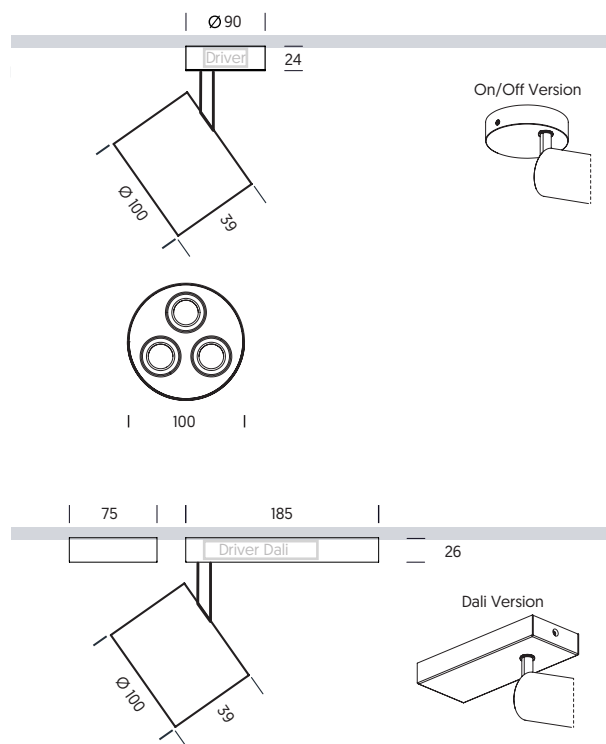

TEC.DRAWINGS