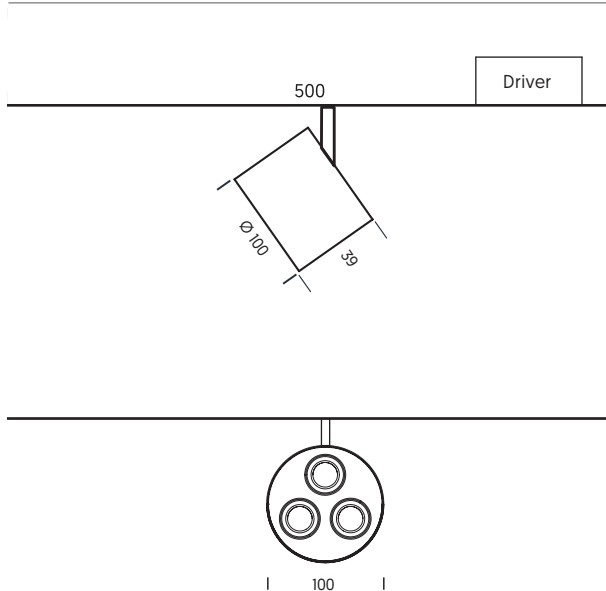

GOT PROJECTOR

CLICK

	W	mA	TEMP	LUM	CRI
X3	8,2	500	2.700K	950	>90
			3.000K	1.027	

LED
⊕
230V
IP20
⌚ 50.000h L90/B10
McAdam C3

Got 3 ≈ 9w > 960l m **KGTP- A 06**

TEC.DRAWINGS

BASIC OPTIONS

	N	No Dimmable							
	3	3000K							
	4	40°							
	C	Clear Difusser							
	WB	White	KGTP	A	06	N	3	4	C WS
	BS	Satin Black	KGTP	A	06	N	3	8	C BS