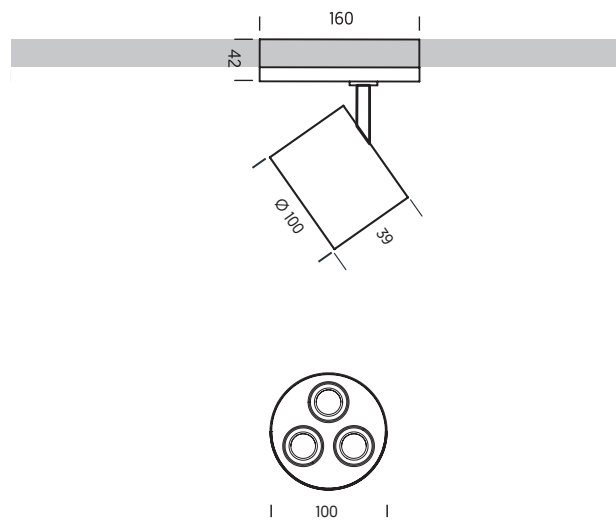

TEC.DRAWINGS

Carriles compatibles / Compatible rails

Luminarias compatibles con los siguientes carriles: / The luminaires are compatible with the following rails:
NA Globaltrac PRO, Concord, Eutrack 25101, Hoffmeister, IG STD 677, Ivela, Stucchi and Unipro T3.