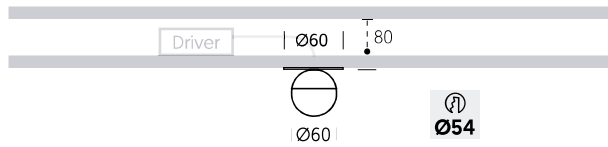

RECESSED

Balo U. Recessed ≈ 3W > 400lm **BLIU A 06 · · 9 .. R**
Balo U. Surface ≈ 3W > 400lm **BLIU A 06 N · 9 .. S**

BASIC OPTIONS

	N	No Dimmable							
	3	3000K							
	9	120°							
	BS	Satin Black							
	S	Surface							

BLIU A 06 N 3 9 BS S

CUSTOMIZE OPTIONS

LED CONTROL									
	D	Dimmable Dali							
LED COLOR TEMPERATURE									
	2	2700K							
TIPO DE INSTALACION									
	R	Recessed							

BLIU A 06 · A 9 .. R

Wifi or Bluetooth version and other colors, please consult it.