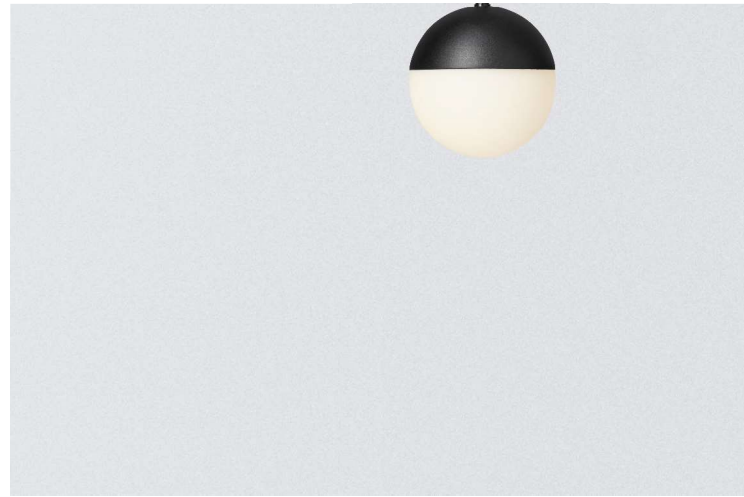

RECESSED

Balo U. Recessed ≈ 3W > 400lm **BLIU A 06 · · 9 .. R**
Balo U. Surface ≈ 3W > 400lm **BLIU A 06 N · 9 .. S**

BASIC OPTIONS

	N	No Dimmable							
	3	3000K							
	9	120°							
	BS	Satin Black							
	S	Surface							

BLIU A 06 N 3 9 BS S

CUSTOMIZE OPTIONS

LED CONTROL									
	D	Dimmable Dali							
LED COLOR TEMPERATURE									
	2	2700K							
TIPO DE INSTALACION									
	R	Recessed							

BLIU A 06 · A 9 .. R

Wifi or Bluetooth version and other colors, please consult it.