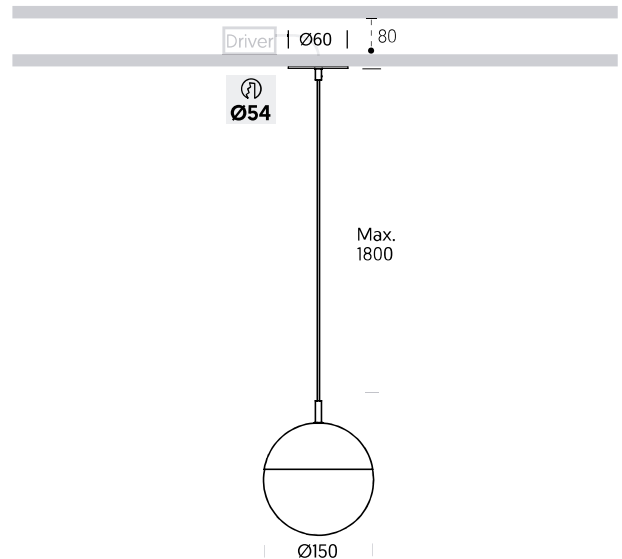

RECESSED

Wifi or Bluetooth version and other colors, please consult it.