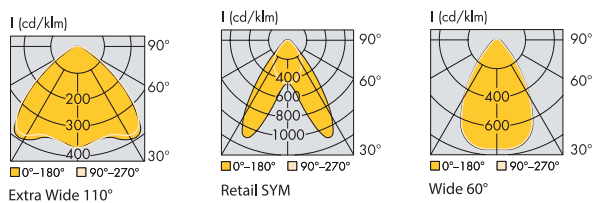

OPTICS

COLOURS

WS	Satin White *Textured finised	PIXC A .. . . . WS . . . . .
BS	Satin Black *Textured finised	PIXC A .. . . . BS . . . . .

*Optional, please consult