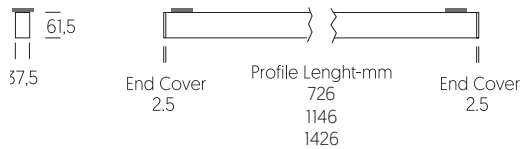

TEC.DRAWINGS

Luminarias compatibles con los siguientes carriles: / The luminaires are compatible with the following rails:
NA Globaltrac PRO, Concord, Eutrack 25101, Hoffmeister, IG STD 677, Ivela, Stucchi and Unipro T3.