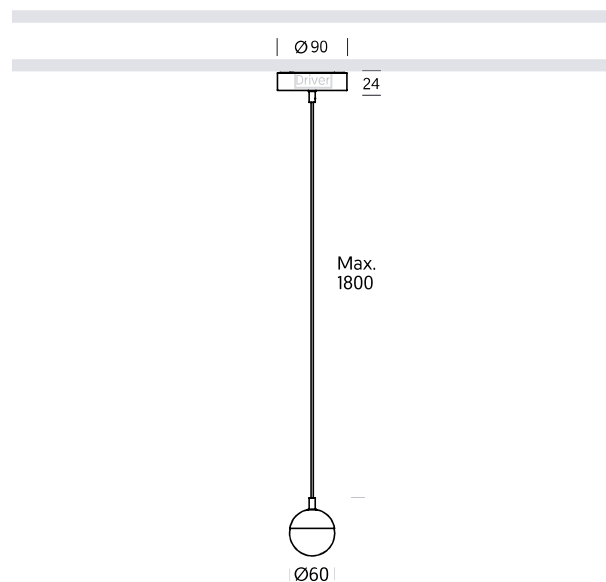

SURFACE

* Disponible solo en version No-dimmable / Only Available for No dimmable version
RECESSED