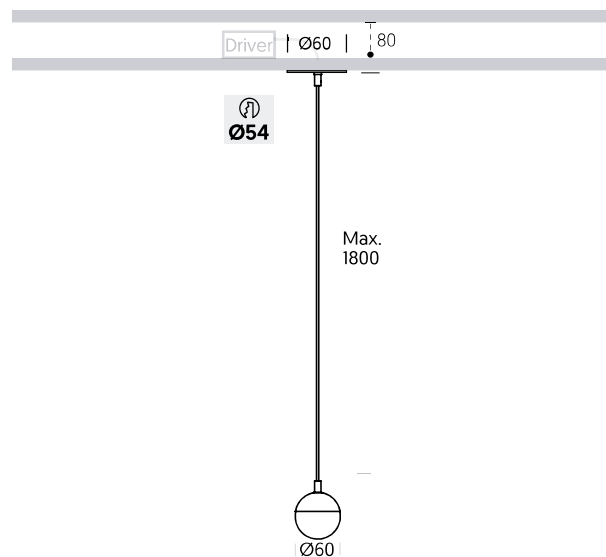

Wifi or Bluetooth version and other colors, please consult it.