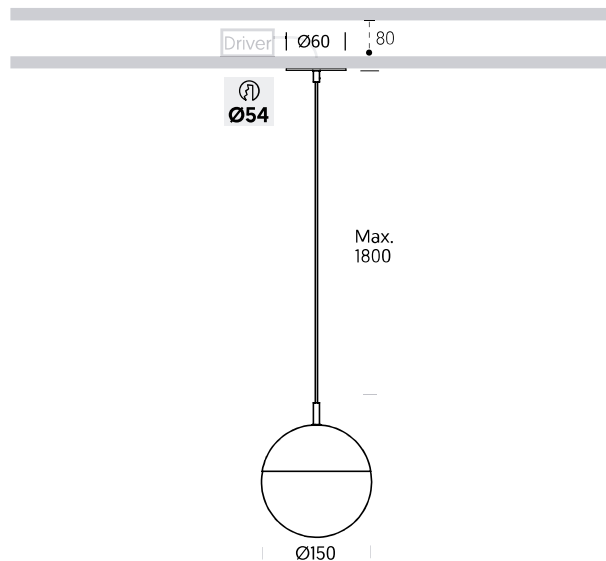

RECESSED

Wifi or Bluetooth version and other colors, please consult it.