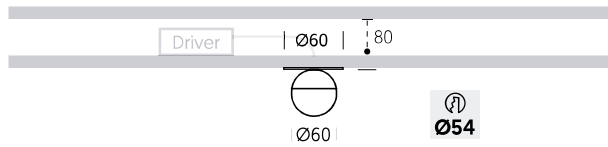

RECESSED

Balo U. Recessed ≈ 3W > 400lm **BLIU A 06 · · 9 .. R**
Balo U. Surface ≈ 3W > 400lm **BLIU A 06 N · 9 .. S**

BASIC OPTIONS

	N	No Dimmable							
	3	3000K							
	9	120°							
	BS	Satin Black							
	S	Surface							

BLIU A 06 N 3 9 BS S

CUSTOMIZE OPTIONS

LED CONTROL									
	D	Dimmable Dali							
LED COLOR TEMPERATURE									
	2	2700K							
TIPO DE INSTALACION									
	R	Recessed							

BLIU A 06 · A 9 .. R

Wifi or Bluetooth version and other colors, please consult it.