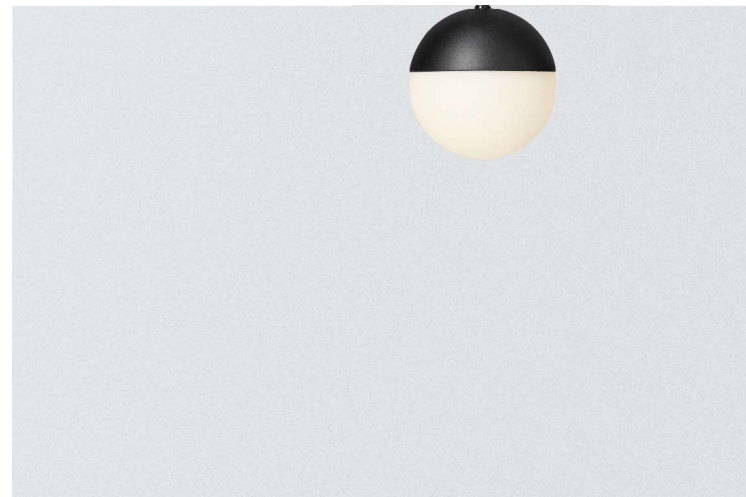

RECESSED

LED 230V IP20

Balo U. Recessed ≈ 4W > 500lm **BL2U A 09 · · 9 ·· R**
Balo U. Surface ≈ 4W > 500lm **BL2U A 09 N · 9 ·· S**

BASIC OPTIONS

NO DIM N No Dimmable
3K 3 3000K
9 9 120°
BS BS Satin Black
S S Surface **BL2U A 09 N 3 9 BS S**

CUSTOMIZE OPTIONS

LED CONTROL
DALI D Dimmable Dali **BL2U A 09 D · 9 ·· R**

LED COLOR TEMPERATURE
2.7K 2 2700K **BL2U A 09 · 2 9 ··**

TIPO DE INSTALACION
R R Recessed **BL2U A 09 · A 9 ·· R**

Wifi or Bluetooth version and other colors, please consult it.