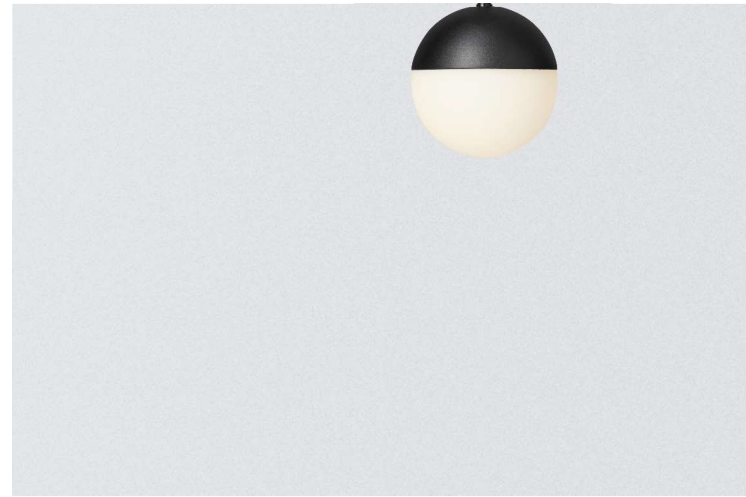

RECESSED

Balo U. Recessed ≈ 3W > 400lm **BLIU A 06 · · 9 .. R**
Balo U. Surface ≈ 3W > 400lm **BLIU A 06 N · 9 .. S**

BASIC OPTIONS

	N	No Dimmable							
	3	3000K							
	9	120°							
	BS	Satin Black							
	S	Surface							

BLIU A 06 N 3 9 BS S

CUSTOMIZE OPTIONS

LED CONTROL									
	D	Dimmable Dali							
LED COLOR TEMPERATURE									
	2	2700K							
TIPO DE INSTALACION									
	R	Recessed							

BLIU A 06 · A 9 .. R

Wifi or Bluetooth version and other colors, please consult it.