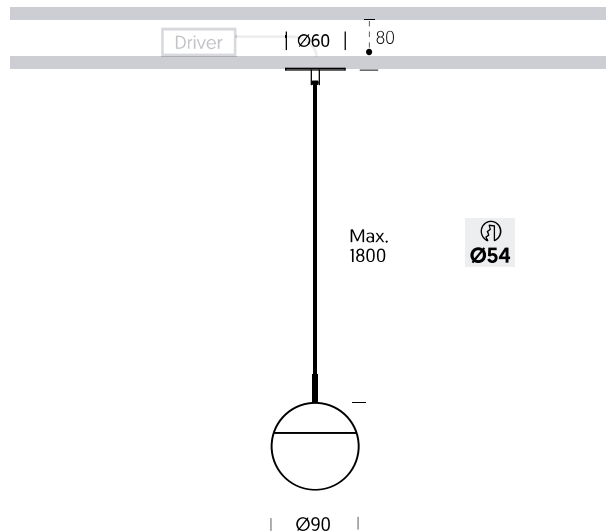

RECESSED

Wifi or Bluetooth version and other colors, please consult it.