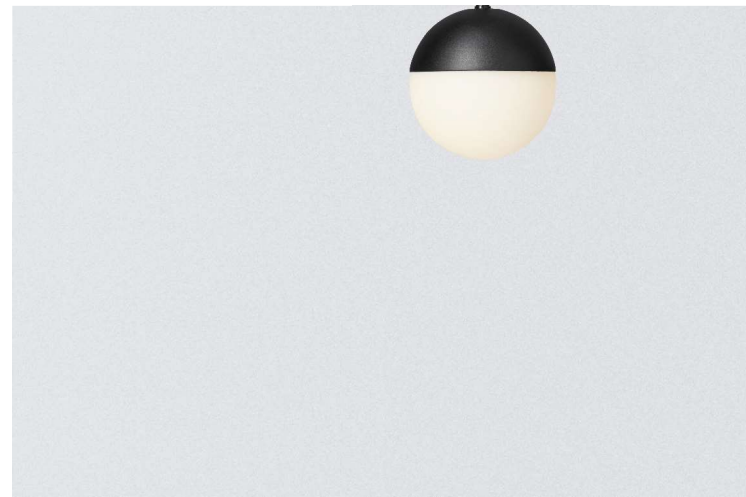

RECESSED

Balo U. Recessed ≈ 6W > 700lm **BL3U A 15 · · 9 ·· R**
Balo U. Surface ≈ 6W > 700lm **BL3U A 15 N · 9 ·· S**

BASIC OPTIONS

NO DIM	N	No Dimmable							
3K	3	3000K							
9	9	120°							
S	S	Surface							
BS	BS	Satin Black	BL3U A 15 N 3 9 BS S						

CUSTOMIZE OPTIONS

LED CONTROL									
DALI	D	Dimmable Dali	BL3U A 15 D · 9 ·· R						
LED COLOR TEMPERATURE									
2.7K	2	2700K	BL3U A 15 · 2 9 · ·						
TIPO DE INSTALACION									
R	R	Recessed	BL3U A 15 · A 9 ·· R						

Wifi or Bluetooth version and other colors, please consult it.