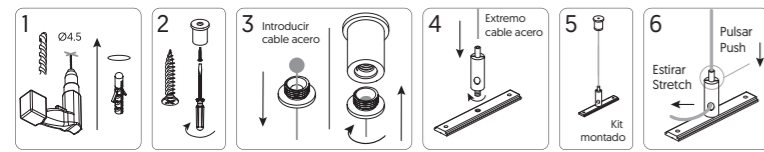

TINY 48V INSTALLATION

PENDANT VERSION

TENSIONERS